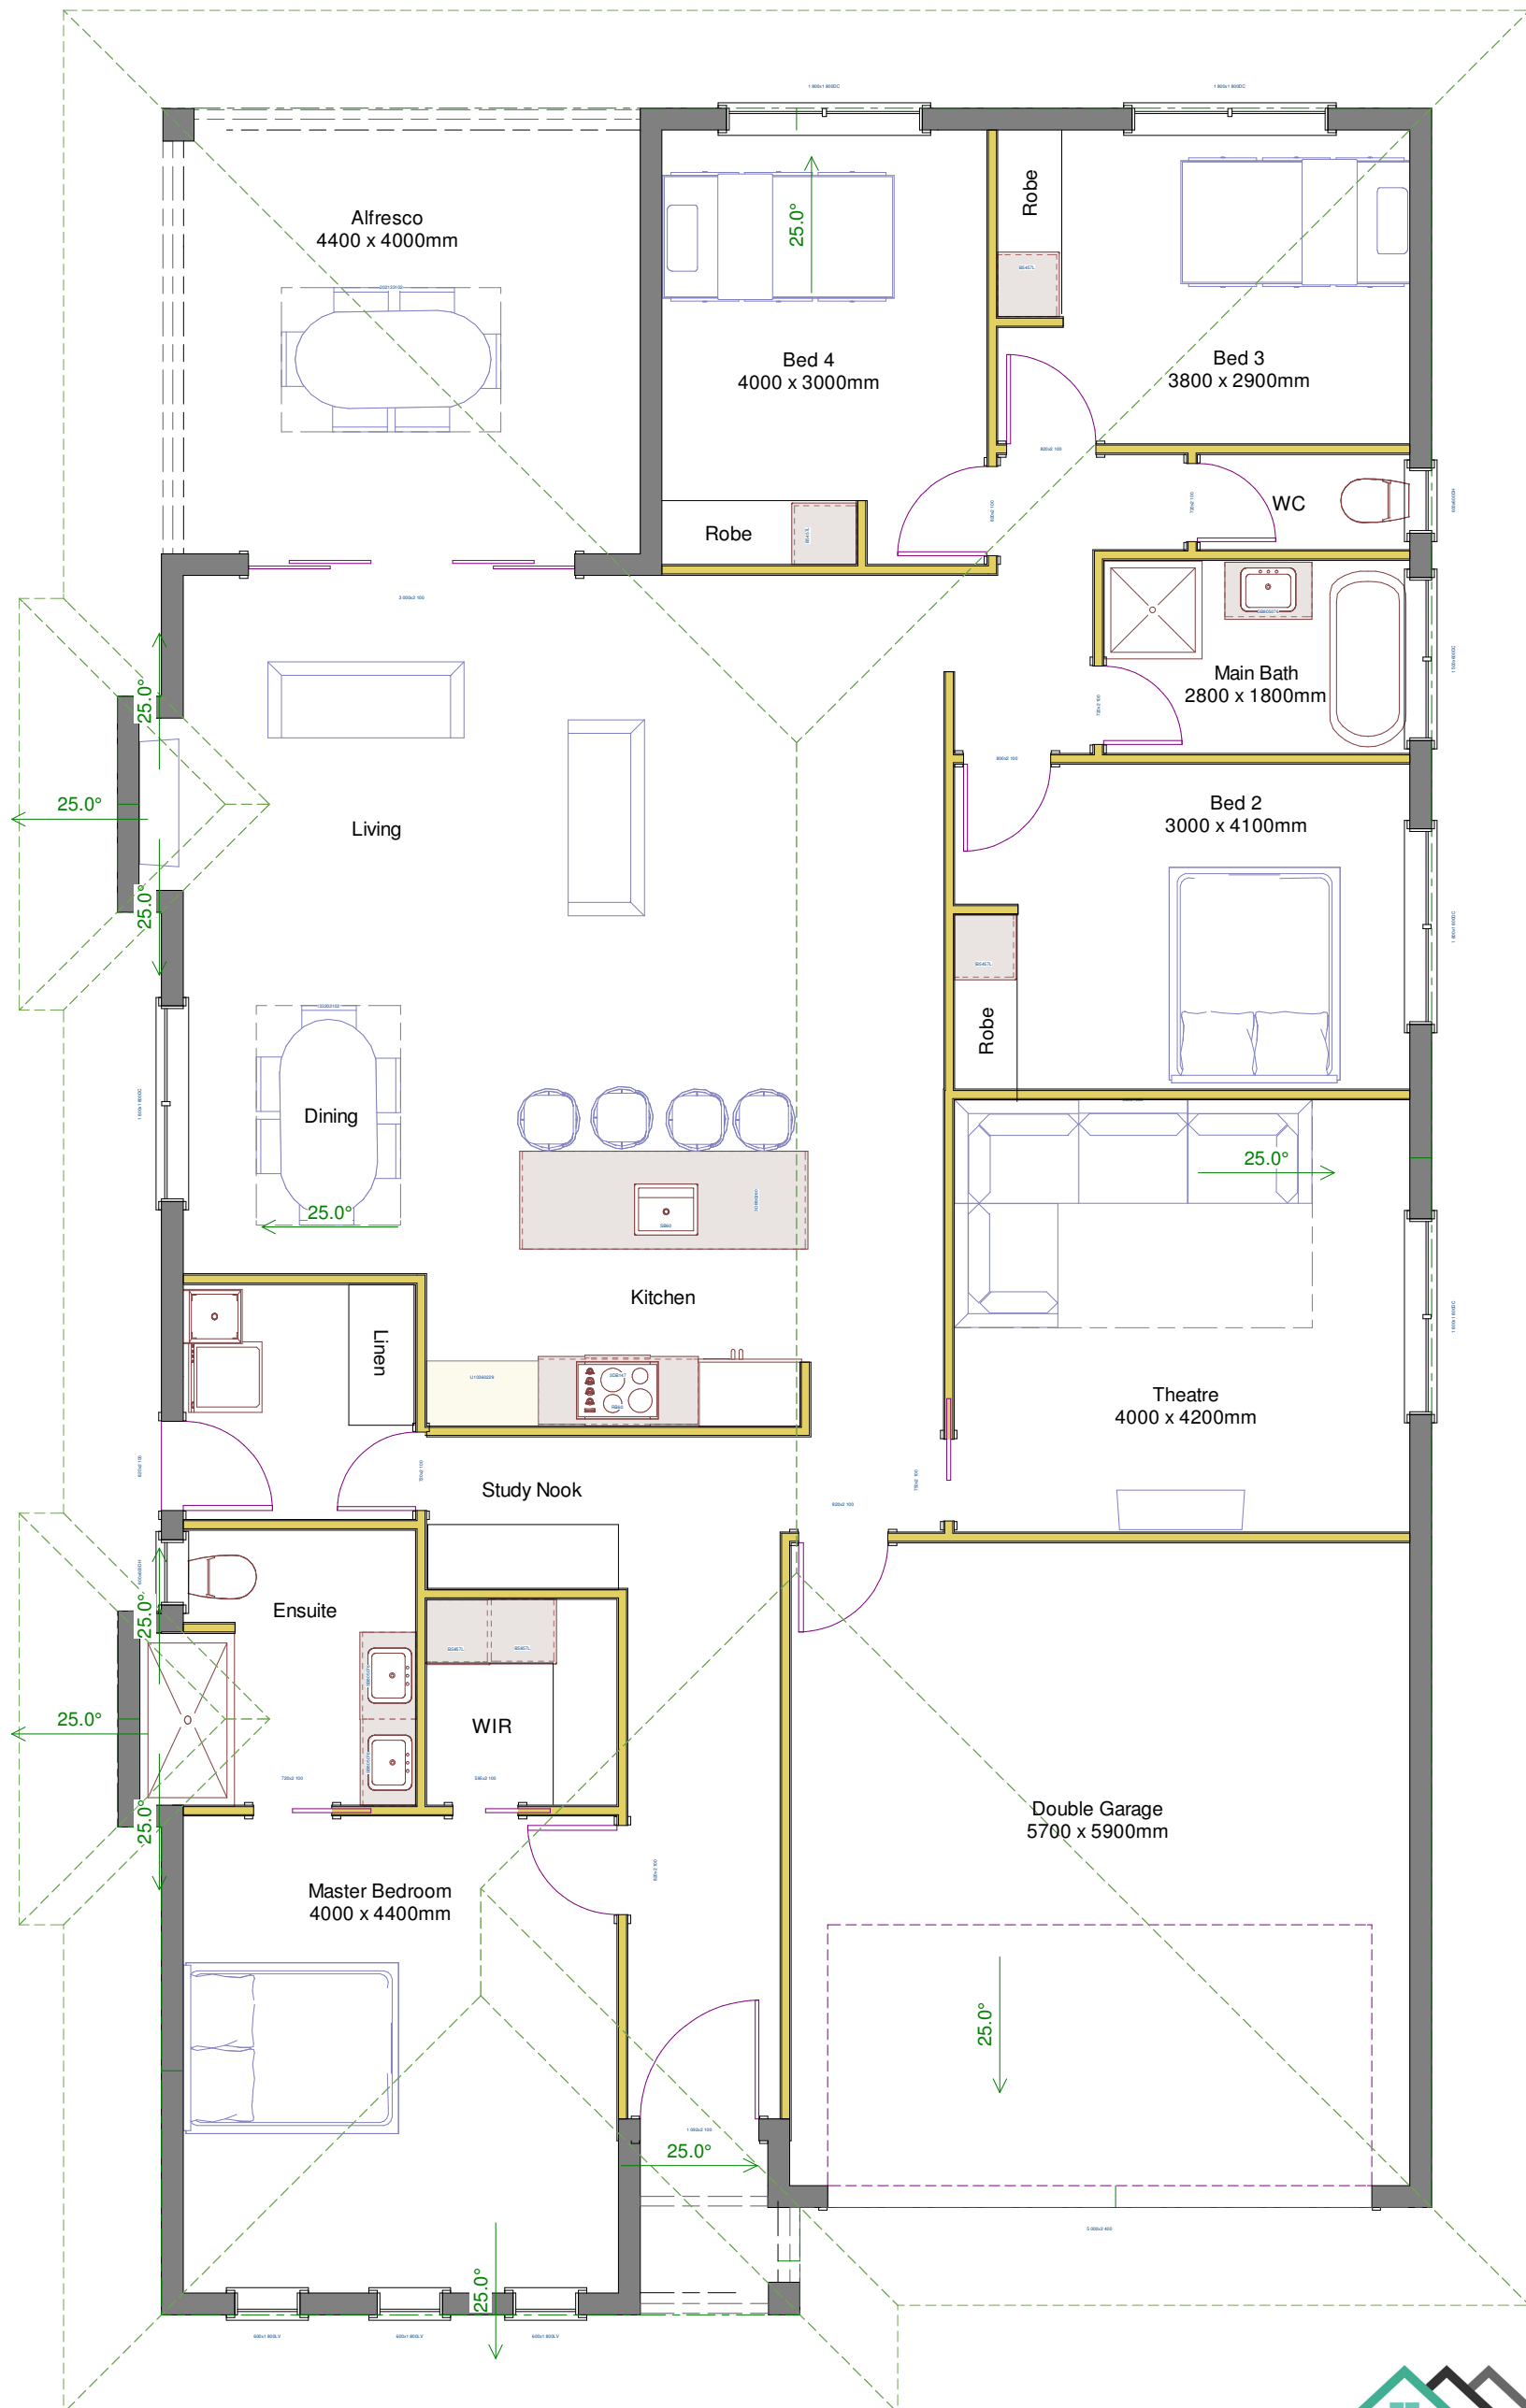

Vogue - Two - 4 Bed - 234m² Mirror Reversed - 19.3L x 11.7W

© COPYRIGHT CAPTIV8 HOMES PTY LTD,
ALL RIGHTS RESERVED