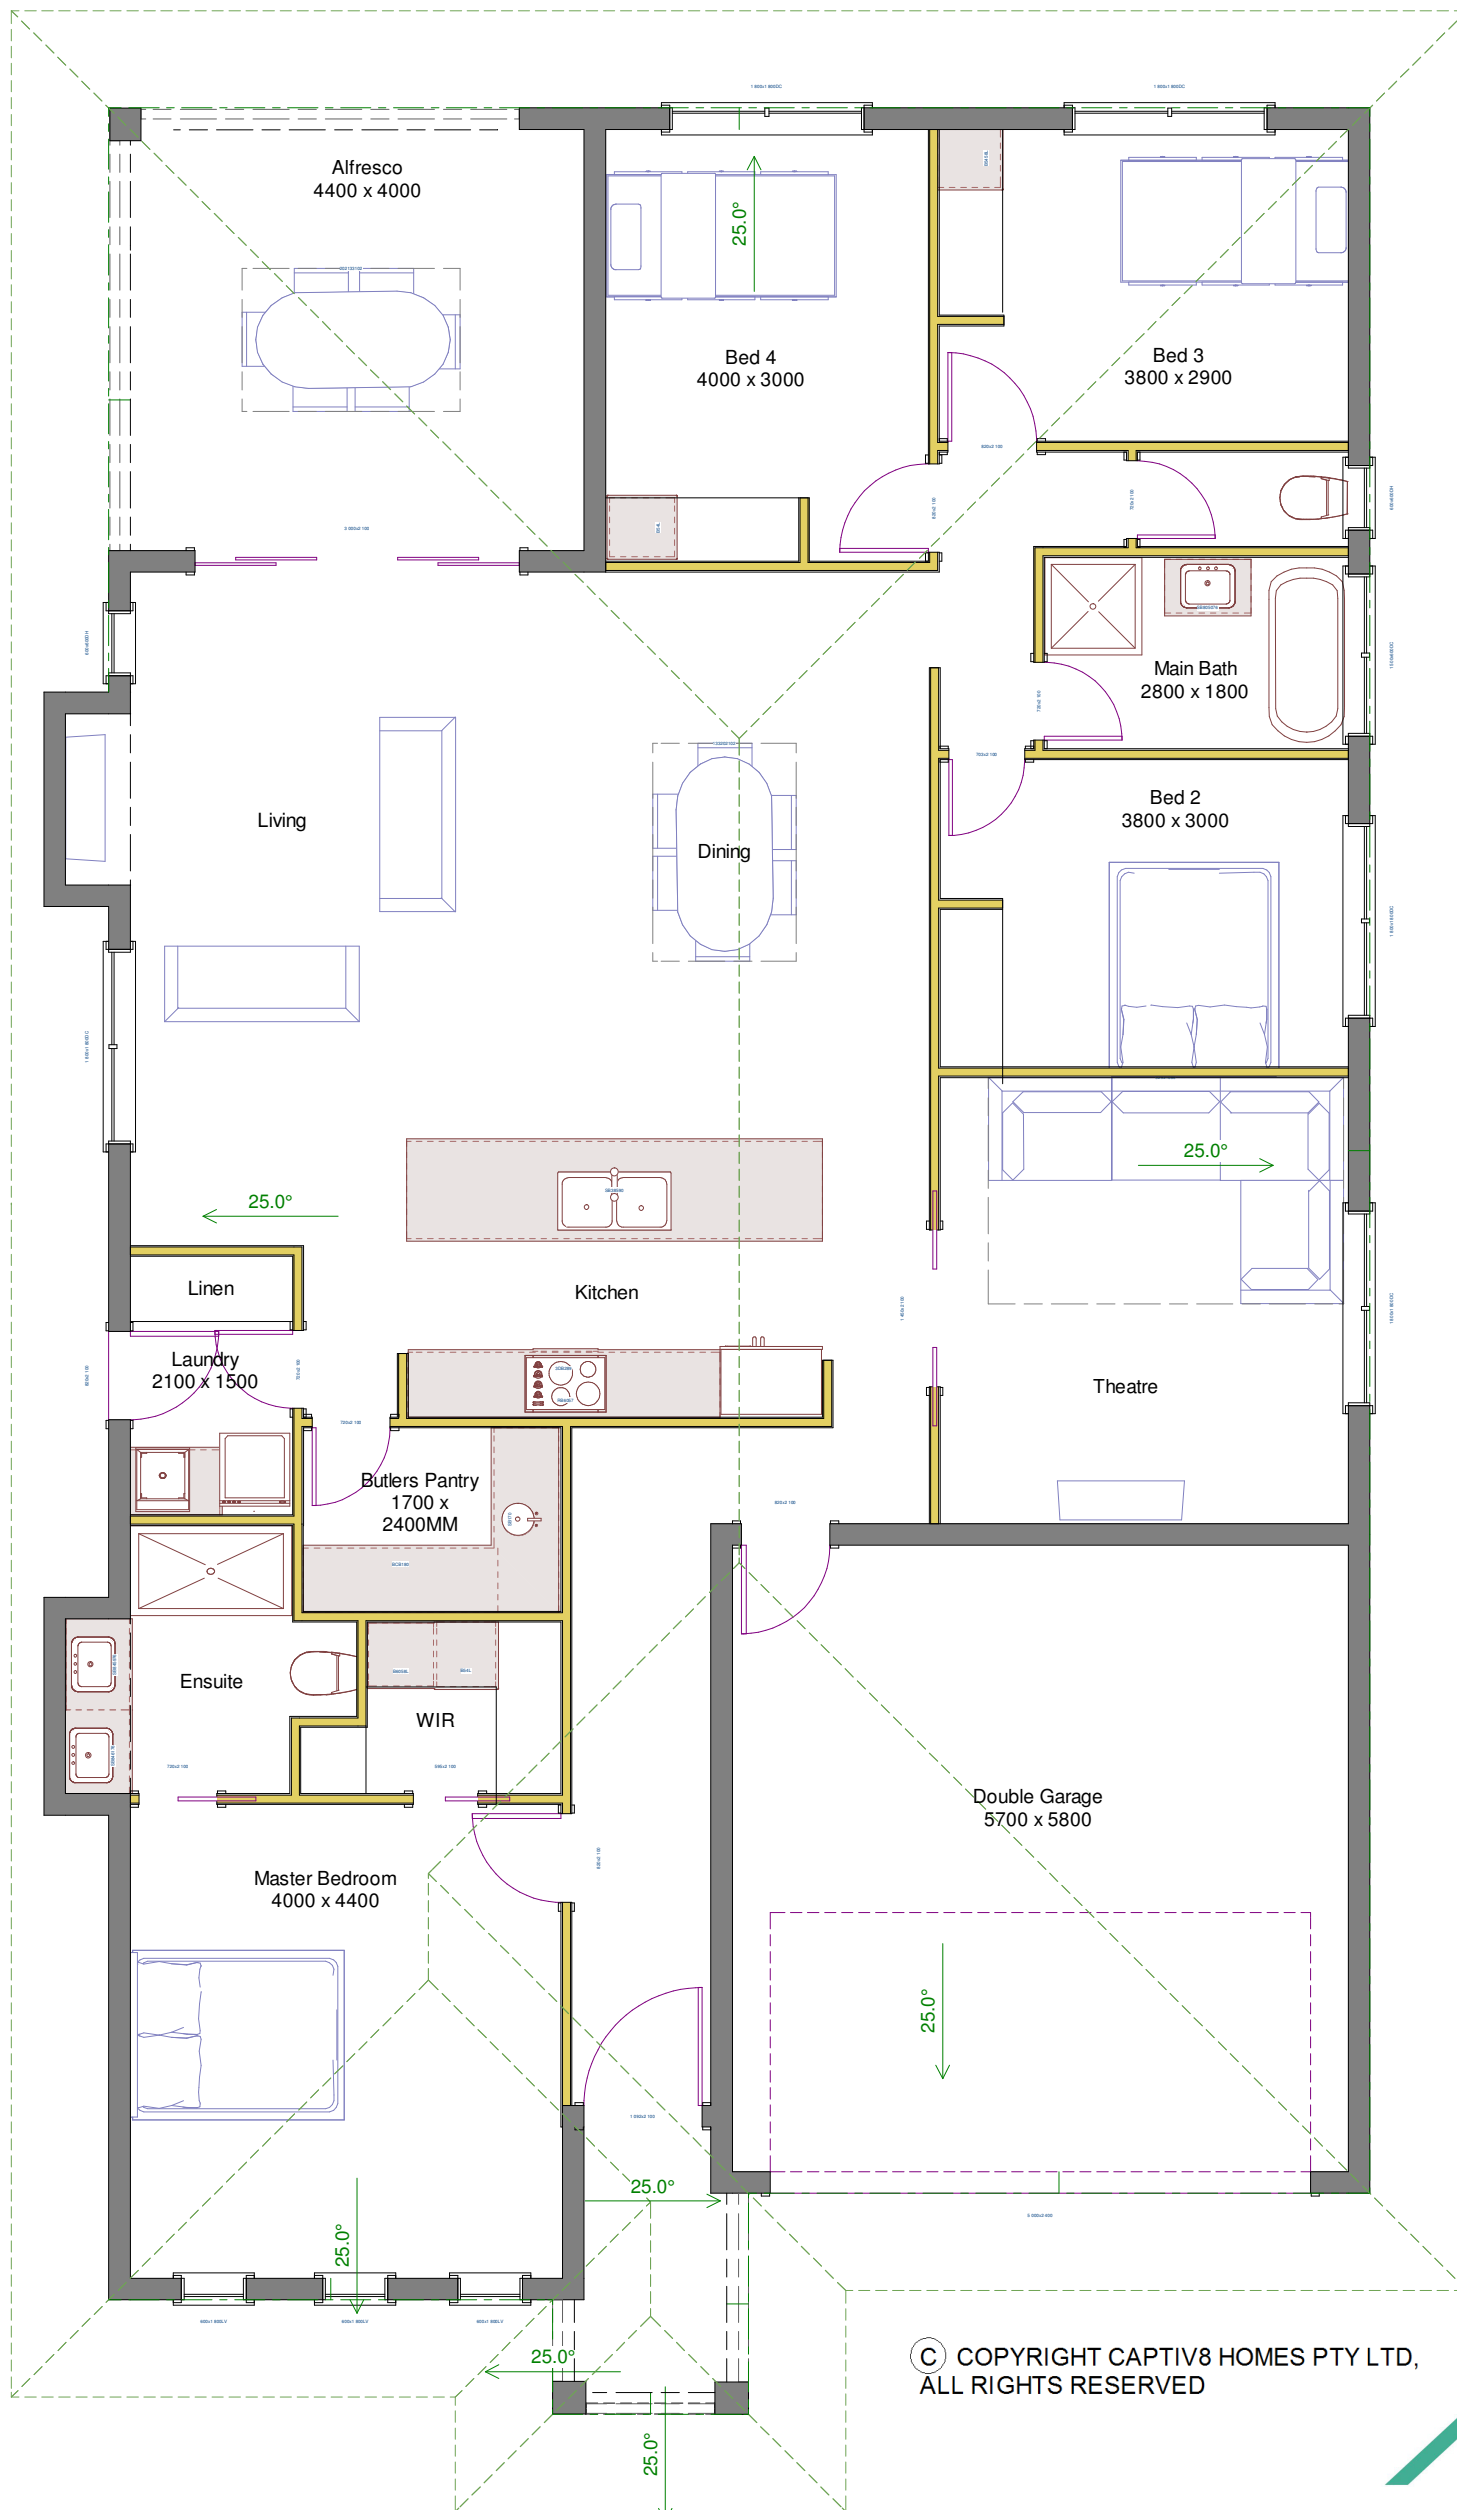

# Vogue - One - 4 Bed - 235m<sup>2</sup>

Mirror Reversed - 20.2L x 12.3W

© COPYRIGHT CAPTIV8 HOMES PTY LTD,  
ALL RIGHTS RESERVED