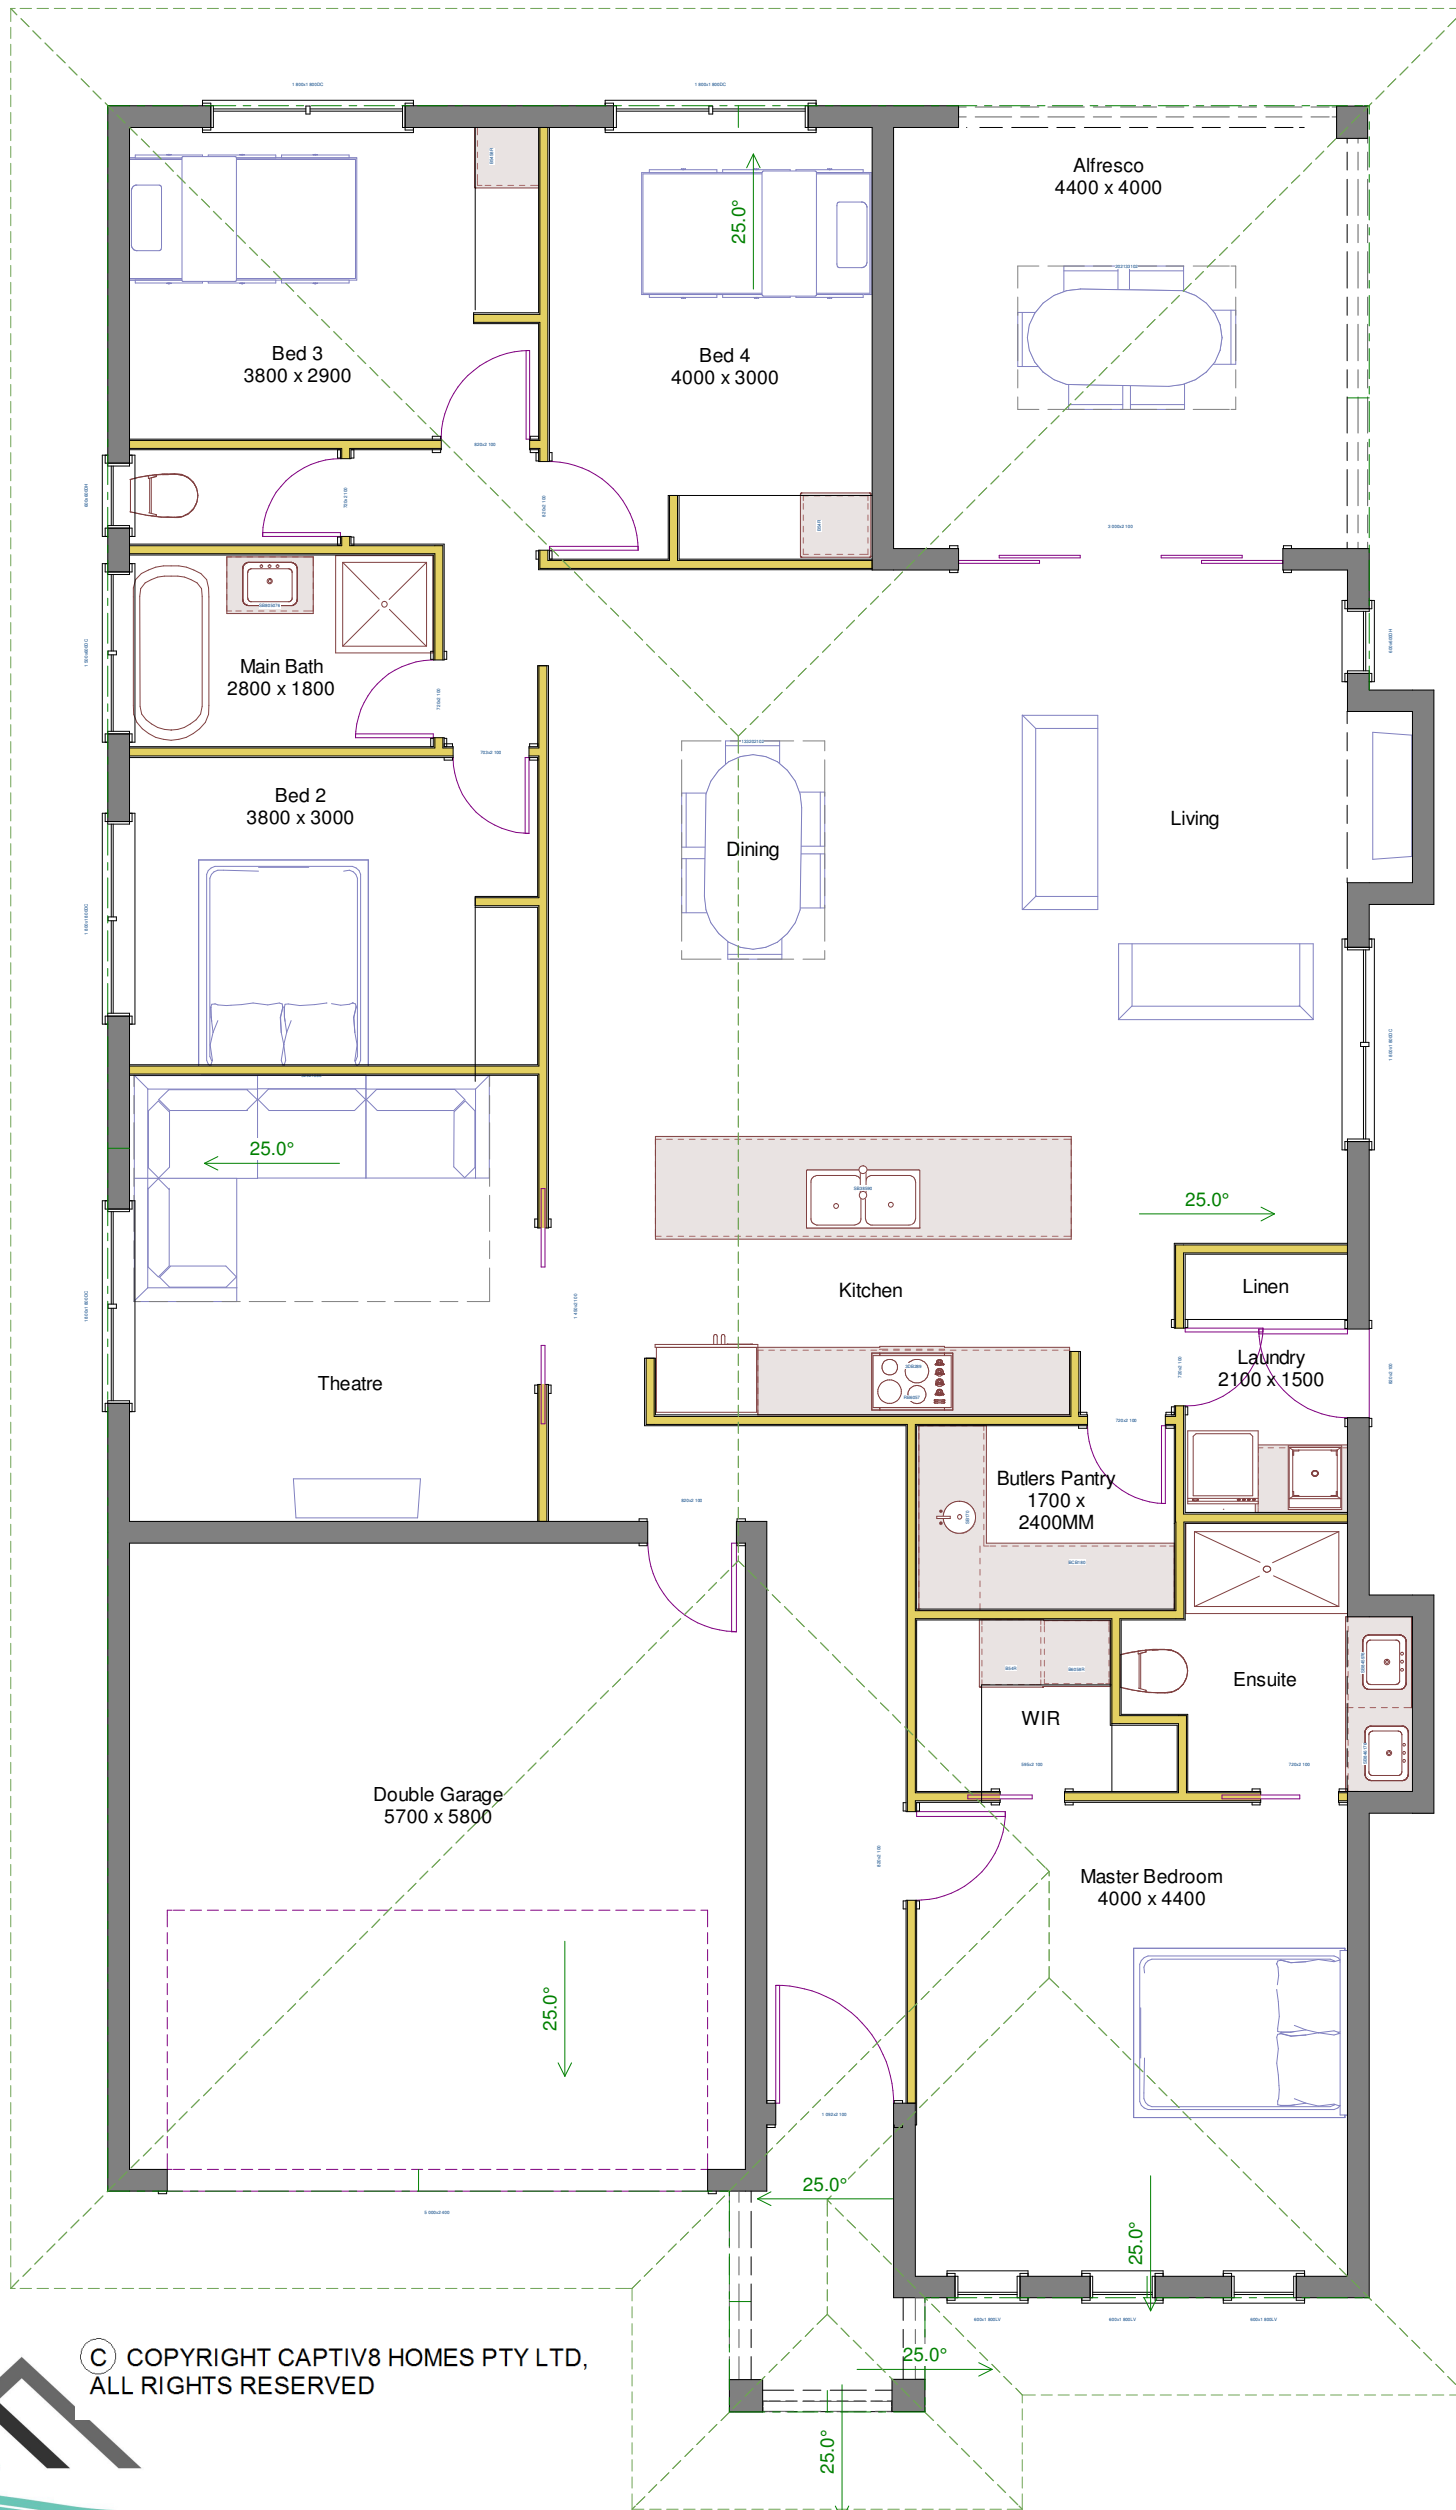

# Vogue - One - 4 Bed - 235m<sup>2</sup>

20.2L x 12.3W

© COPYRIGHT CAPTIV8 HOMES PTY LTD,  
ALL RIGHTS RESERVED