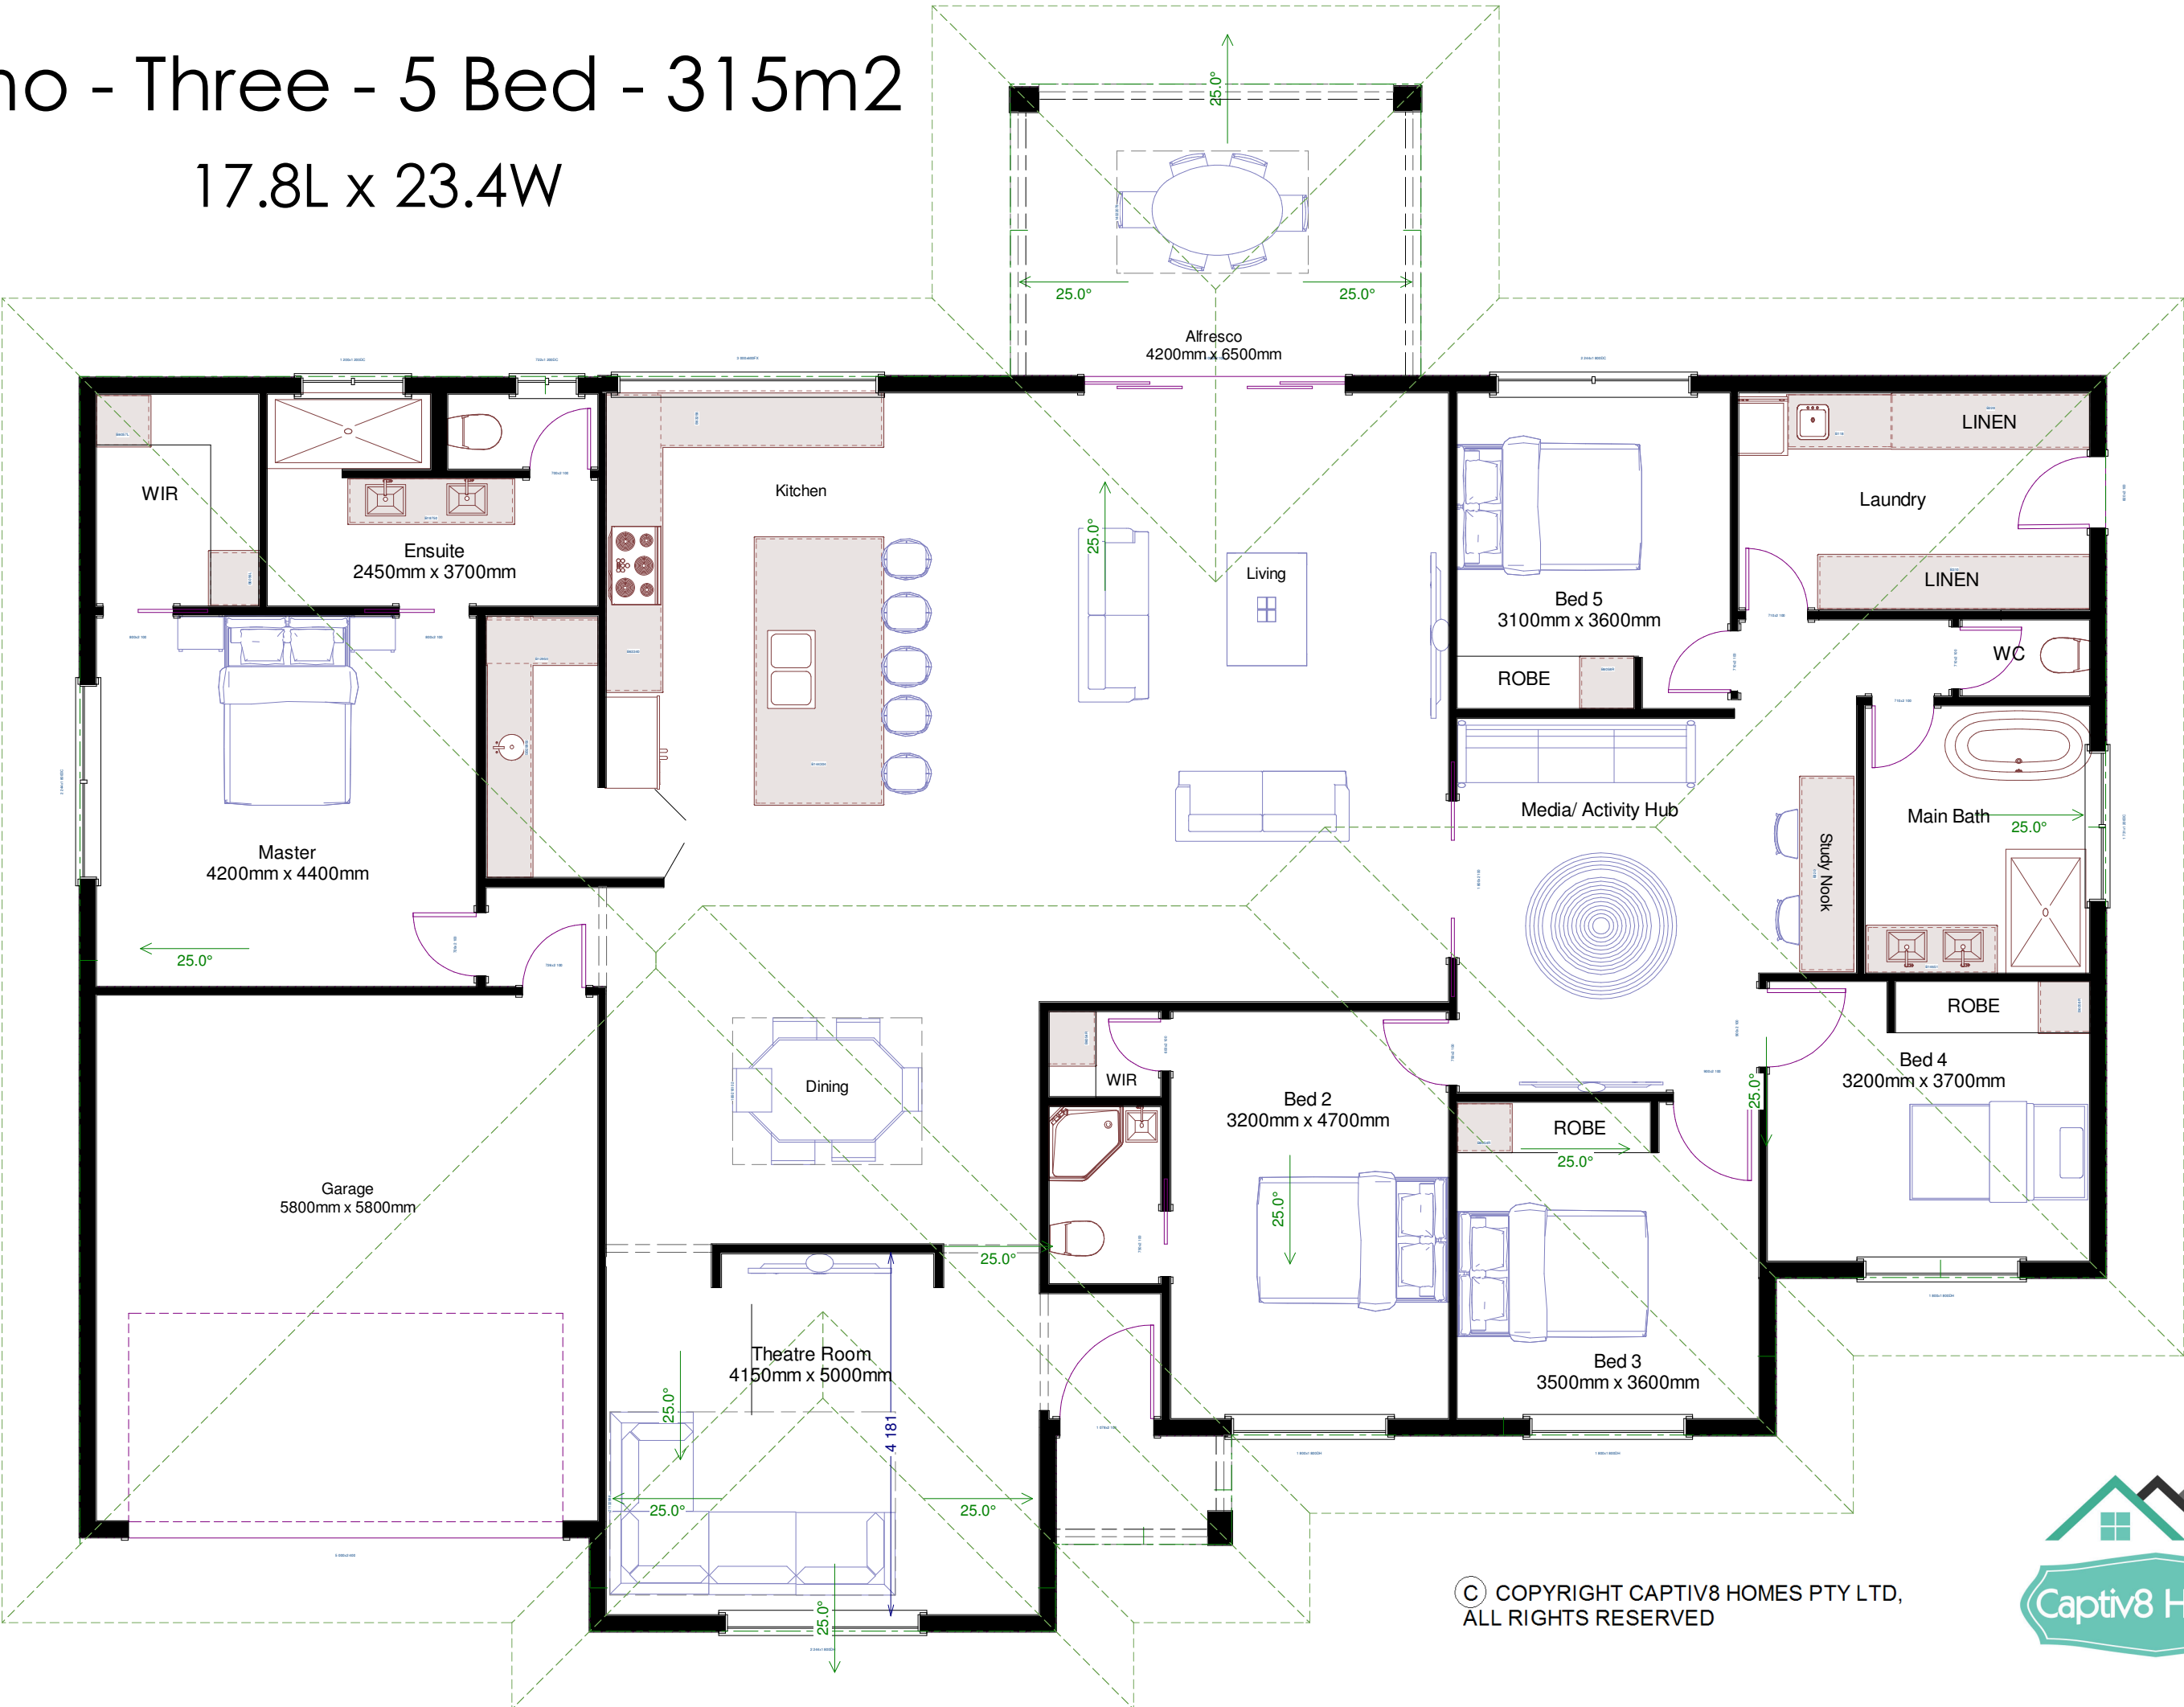

Ultimo - Three - 5 Bed - 315m² 17.8L x 23.4W

© COPYRIGHT CAPTIV8 HOMES PTY LTD,
ALL RIGHTS RESERVED