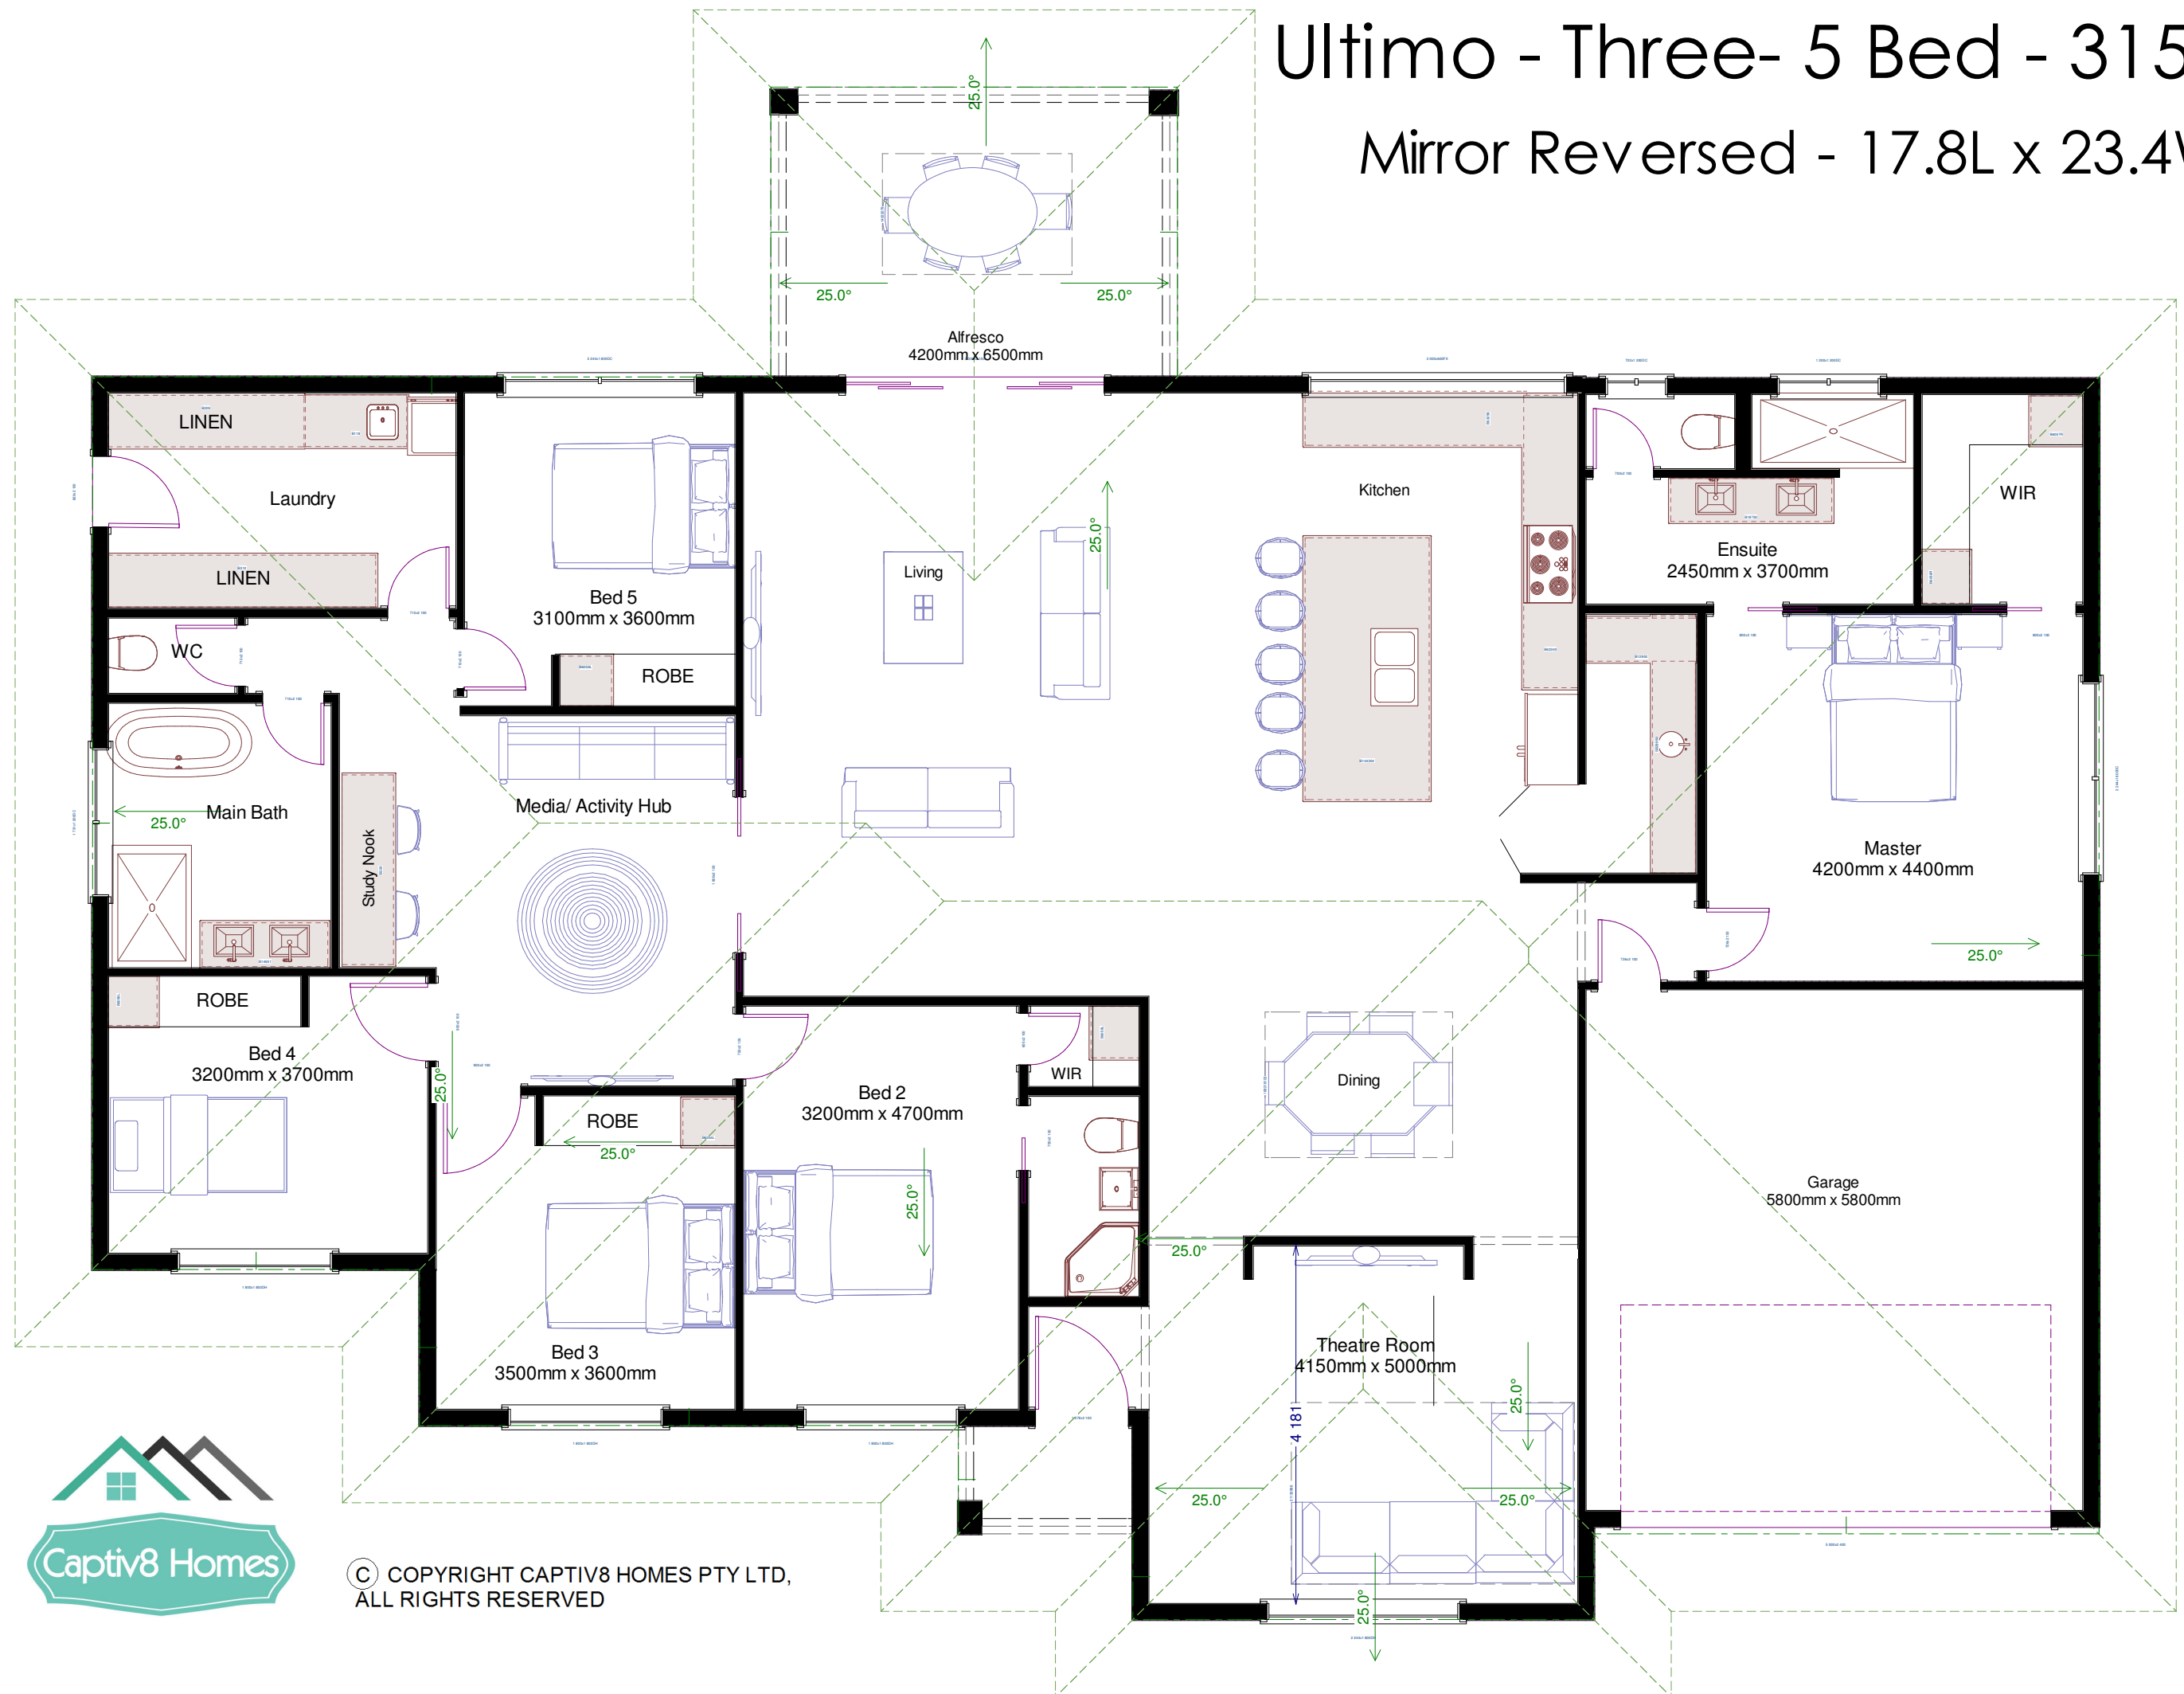

Ultimo - Three- 5 Bed - 315m²

Mirror Reversed - 17.8L x 23.4W

© COPYRIGHT CAPTIV8 HOMES PTY LTD,
ALL RIGHTS RESERVED