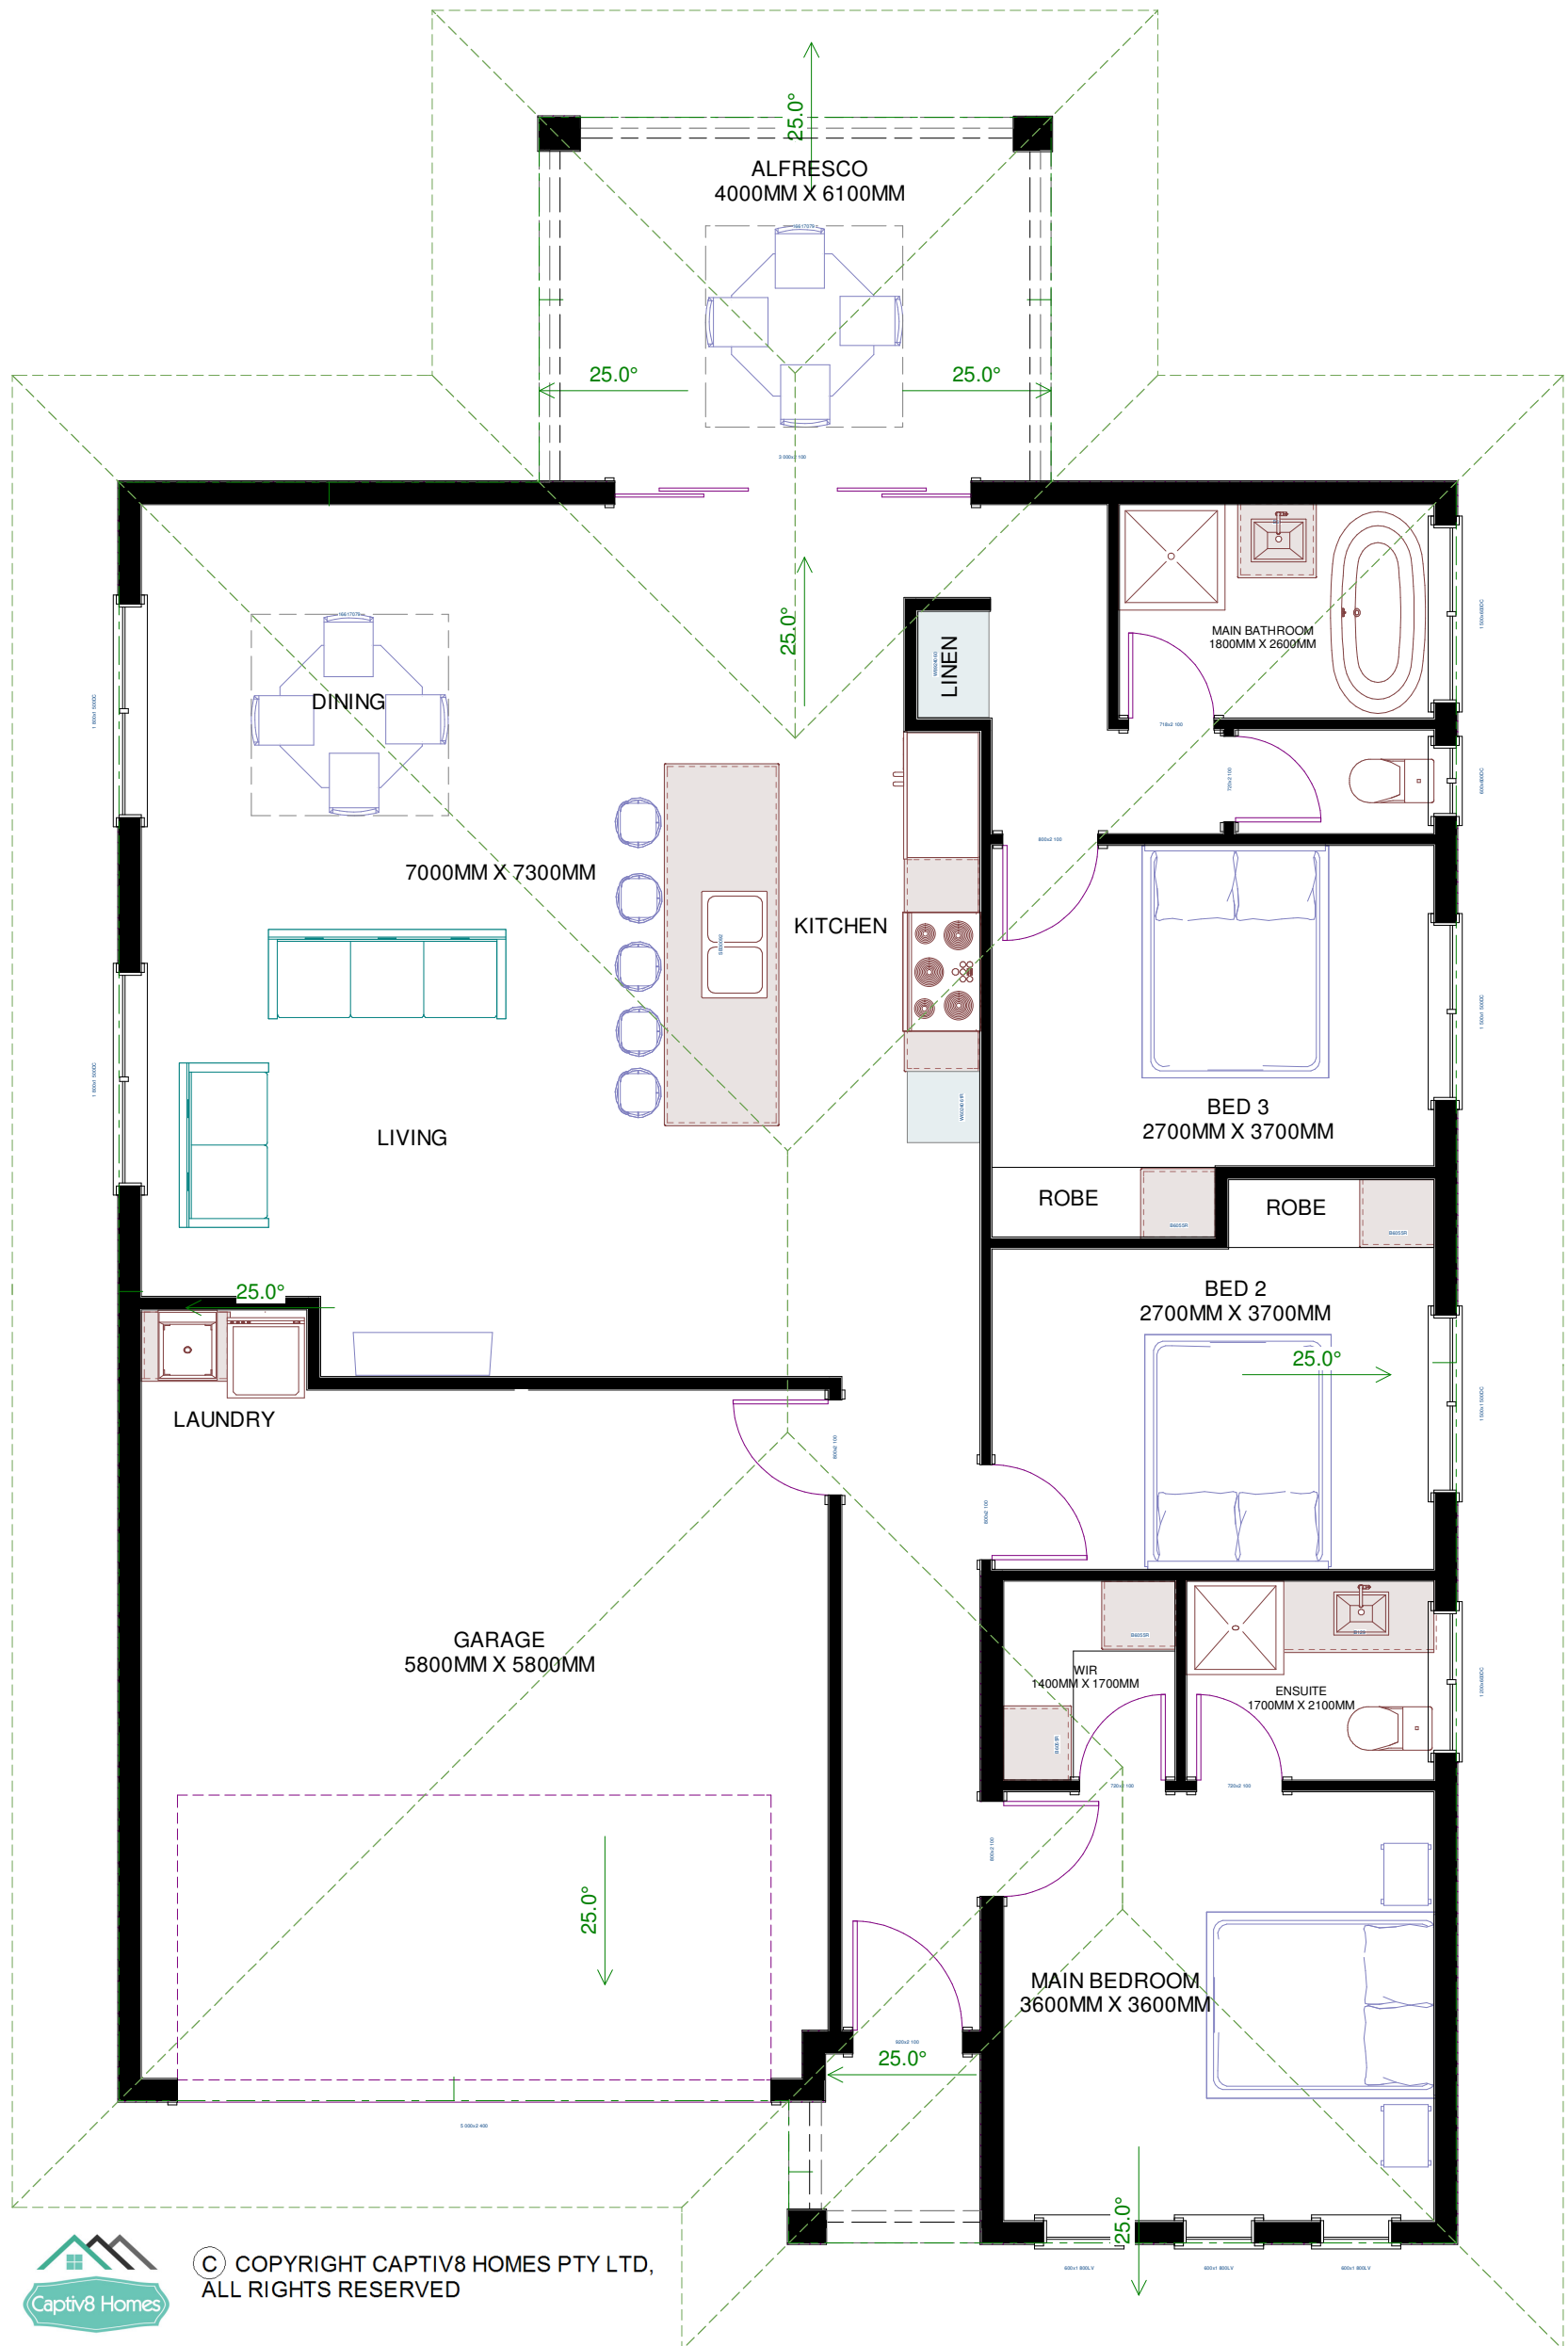

Soho - 3 Bed - 175m²

17.8L x 11.3W

© COPYRIGHT CAPTIV8 HOMES PTY LTD,
ALL RIGHTS RESERVED