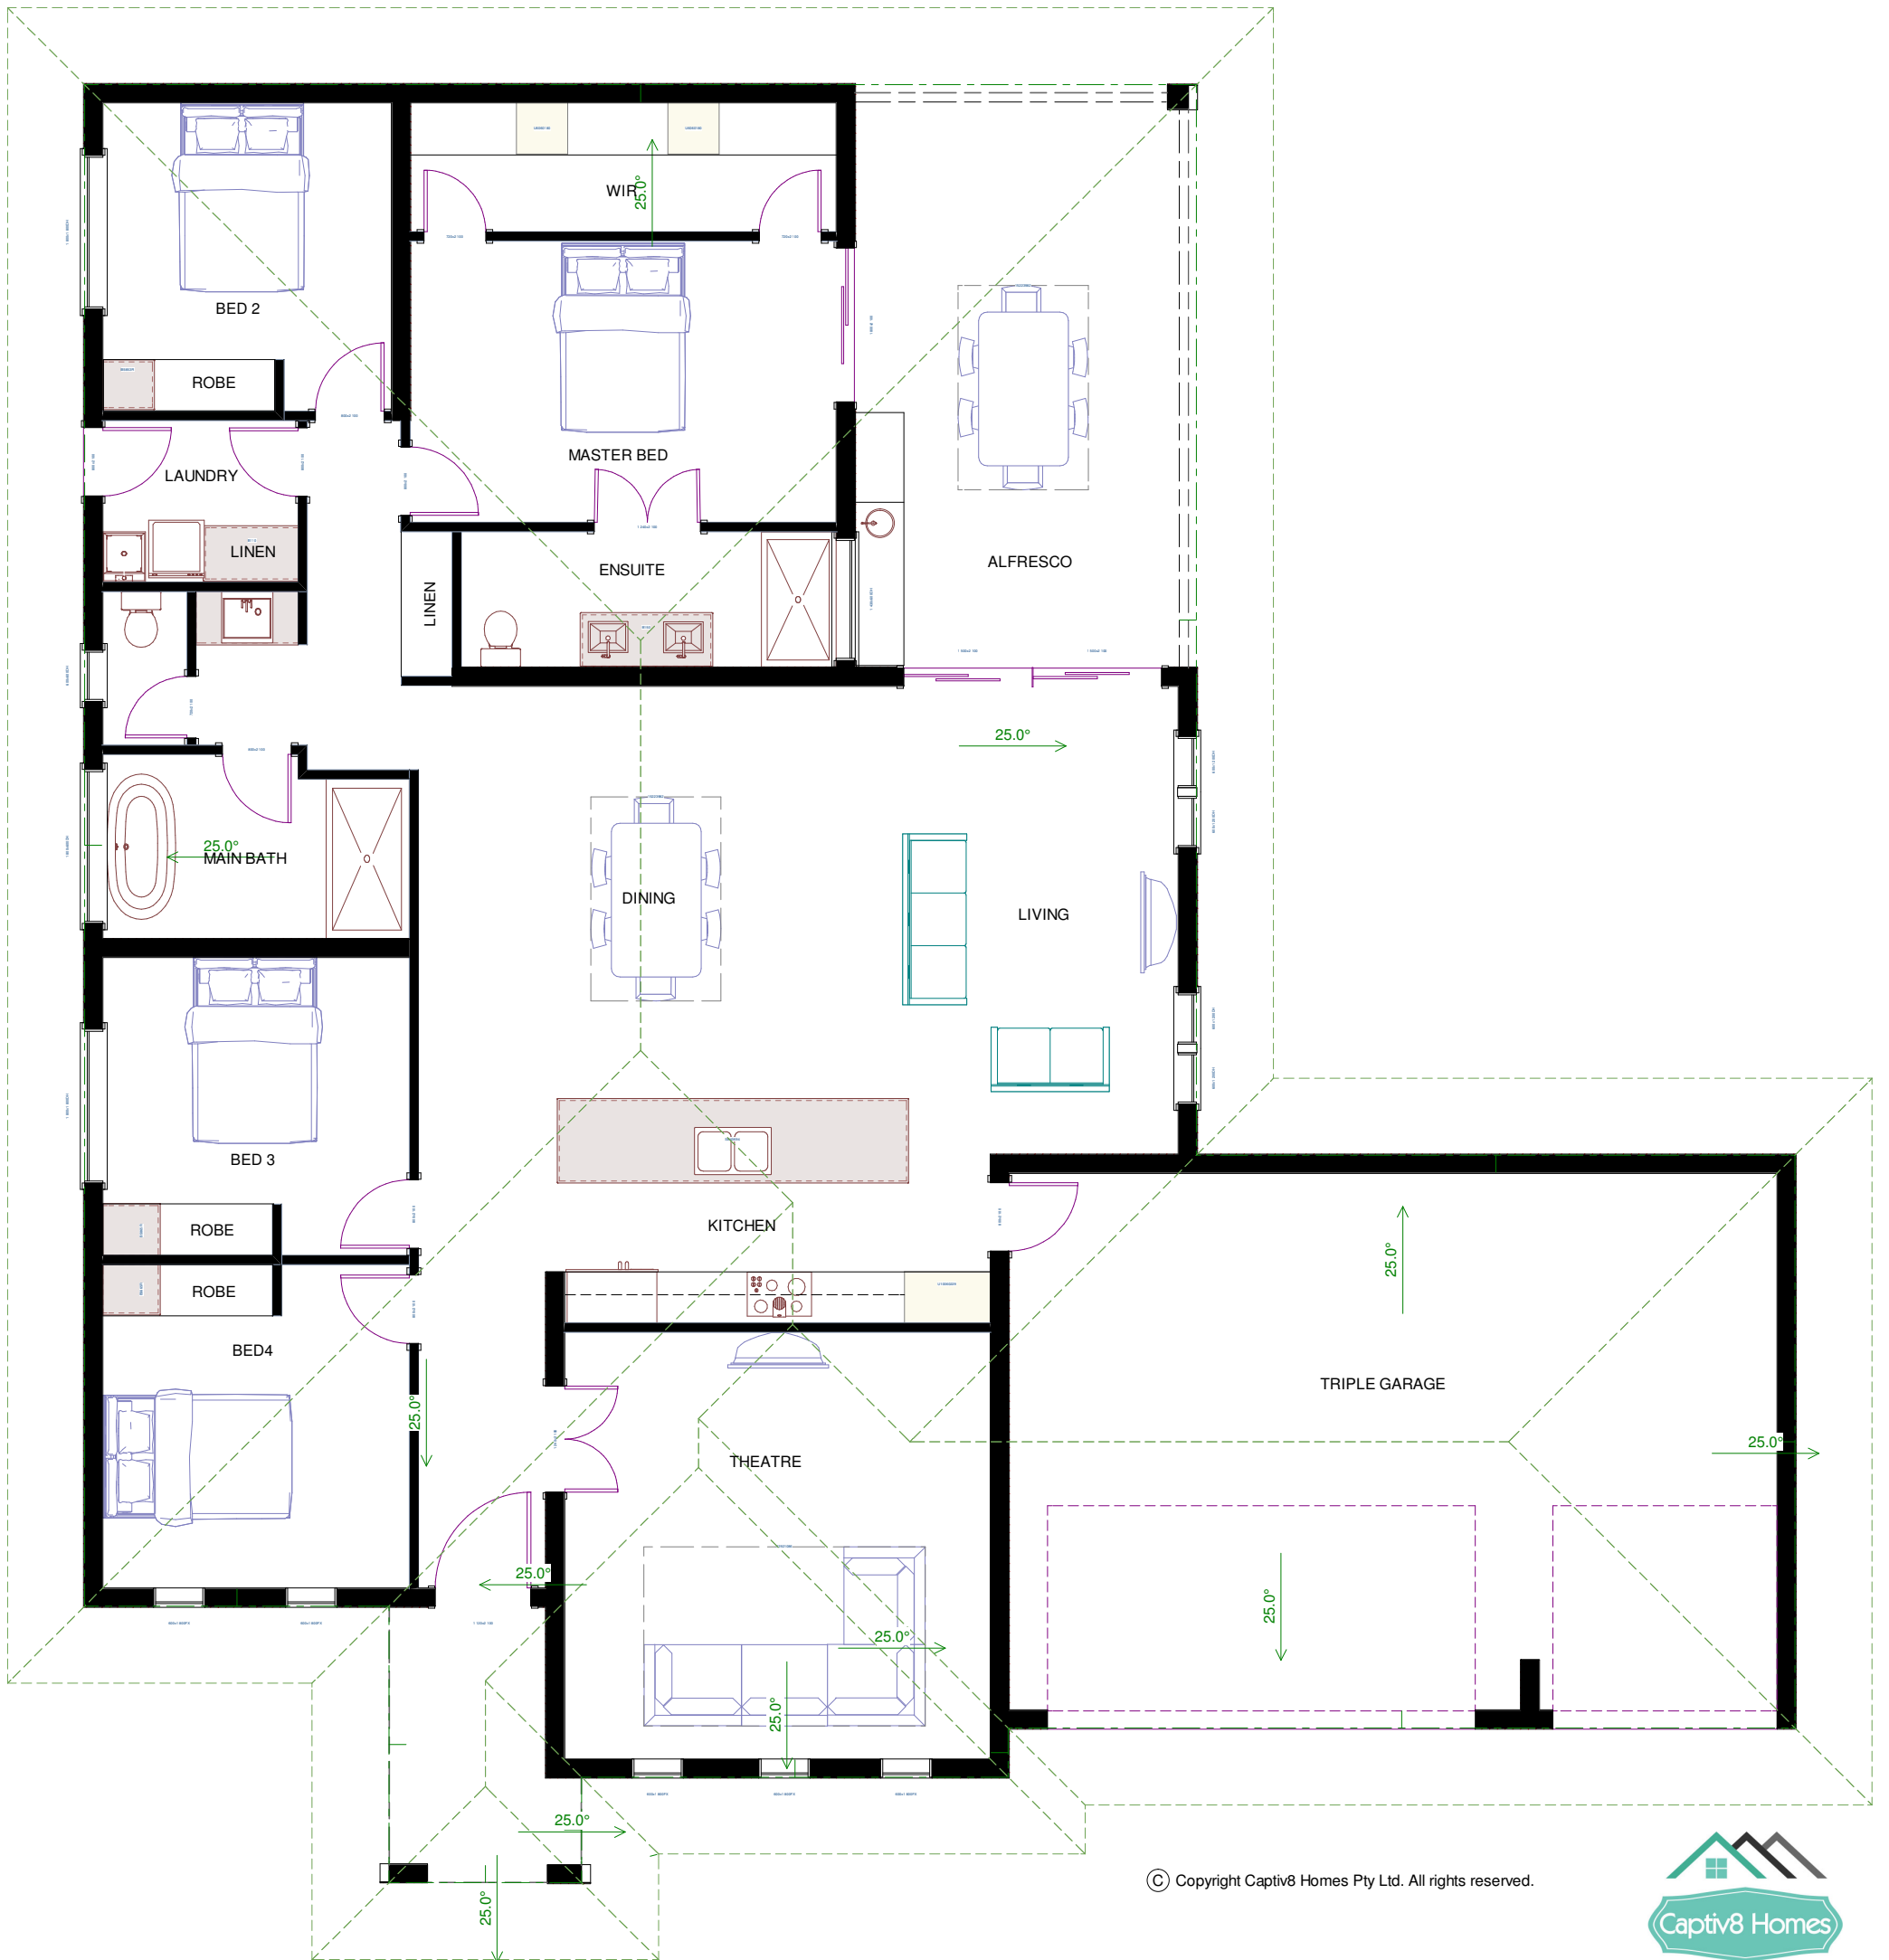

Sabaya - 4 Bed - 298m²

19.7L x 20W

© Copyright Captiv8 Homes Pty Ltd. All rights reserved.