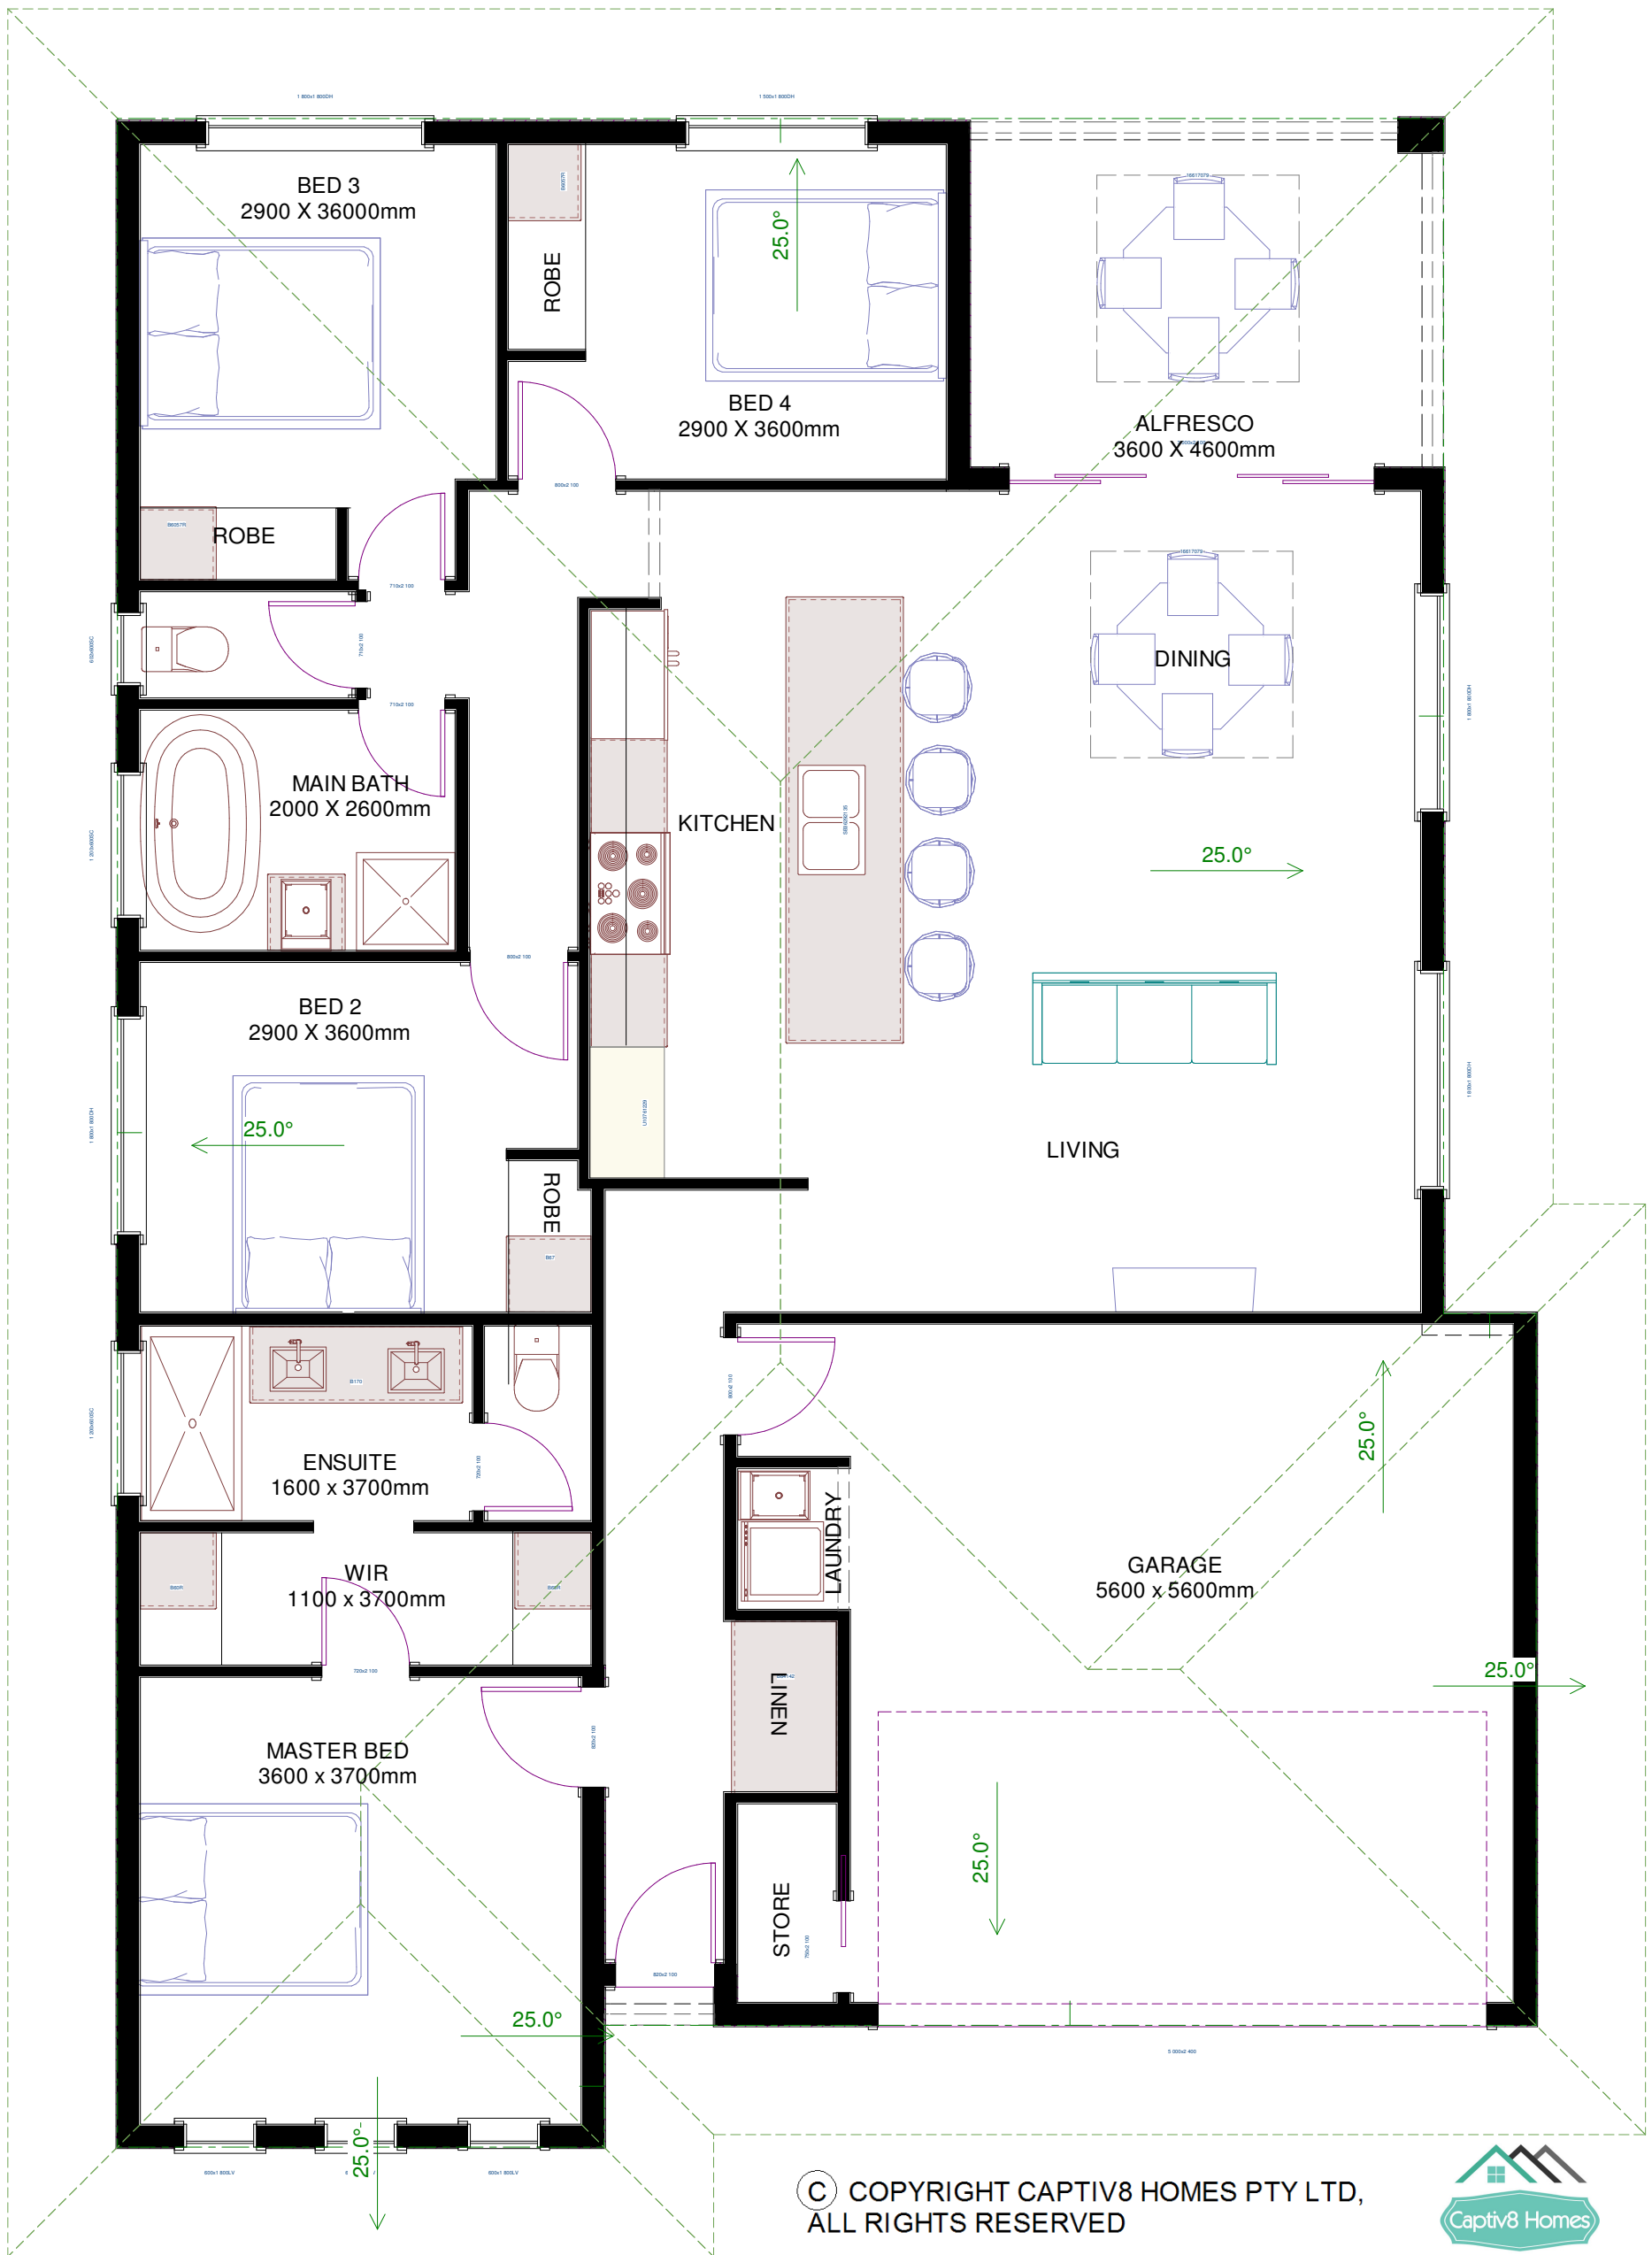

Metro - Two - 4 Bed - 179m²

16.7L x 11.6W

© COPYRIGHT CAPTIV8 HOMES PTY LTD,
ALL RIGHTS RESERVED