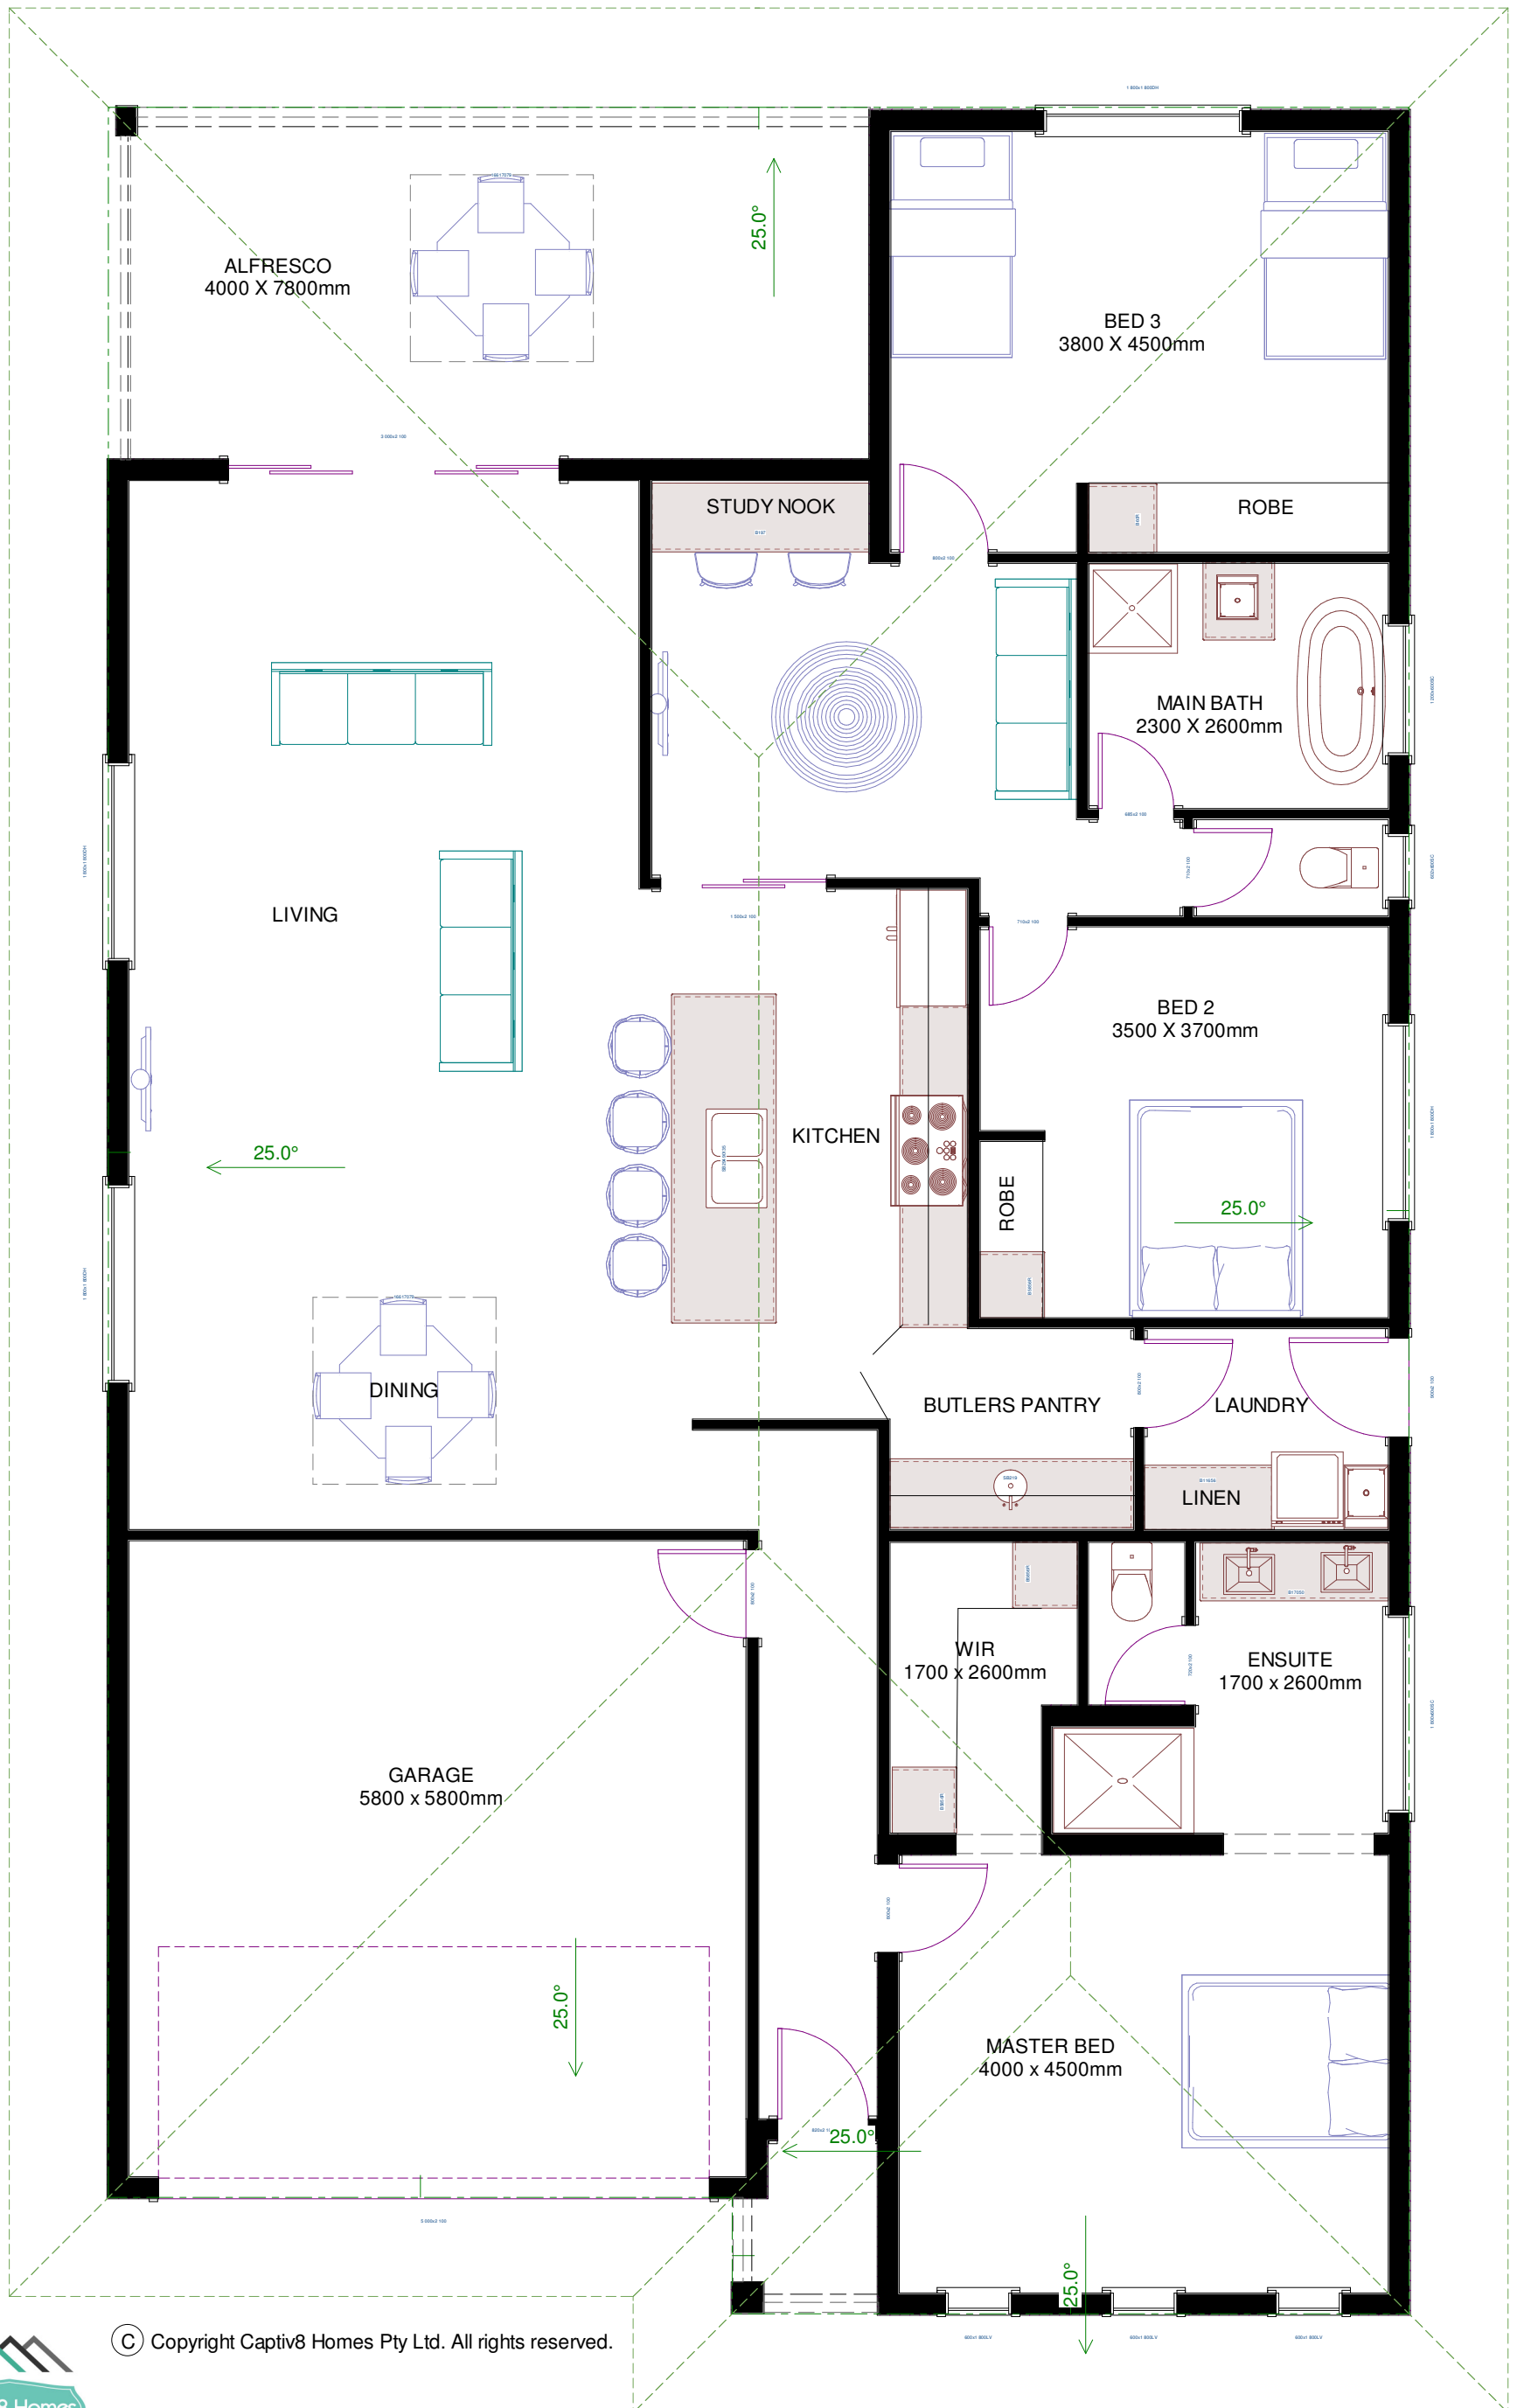

LUX - Two - 3 Bed - 230m²

Mirror Reversed - 20L x 11.8W

© Copyright Captiv8 Homes Pty Ltd. All rights reserved.