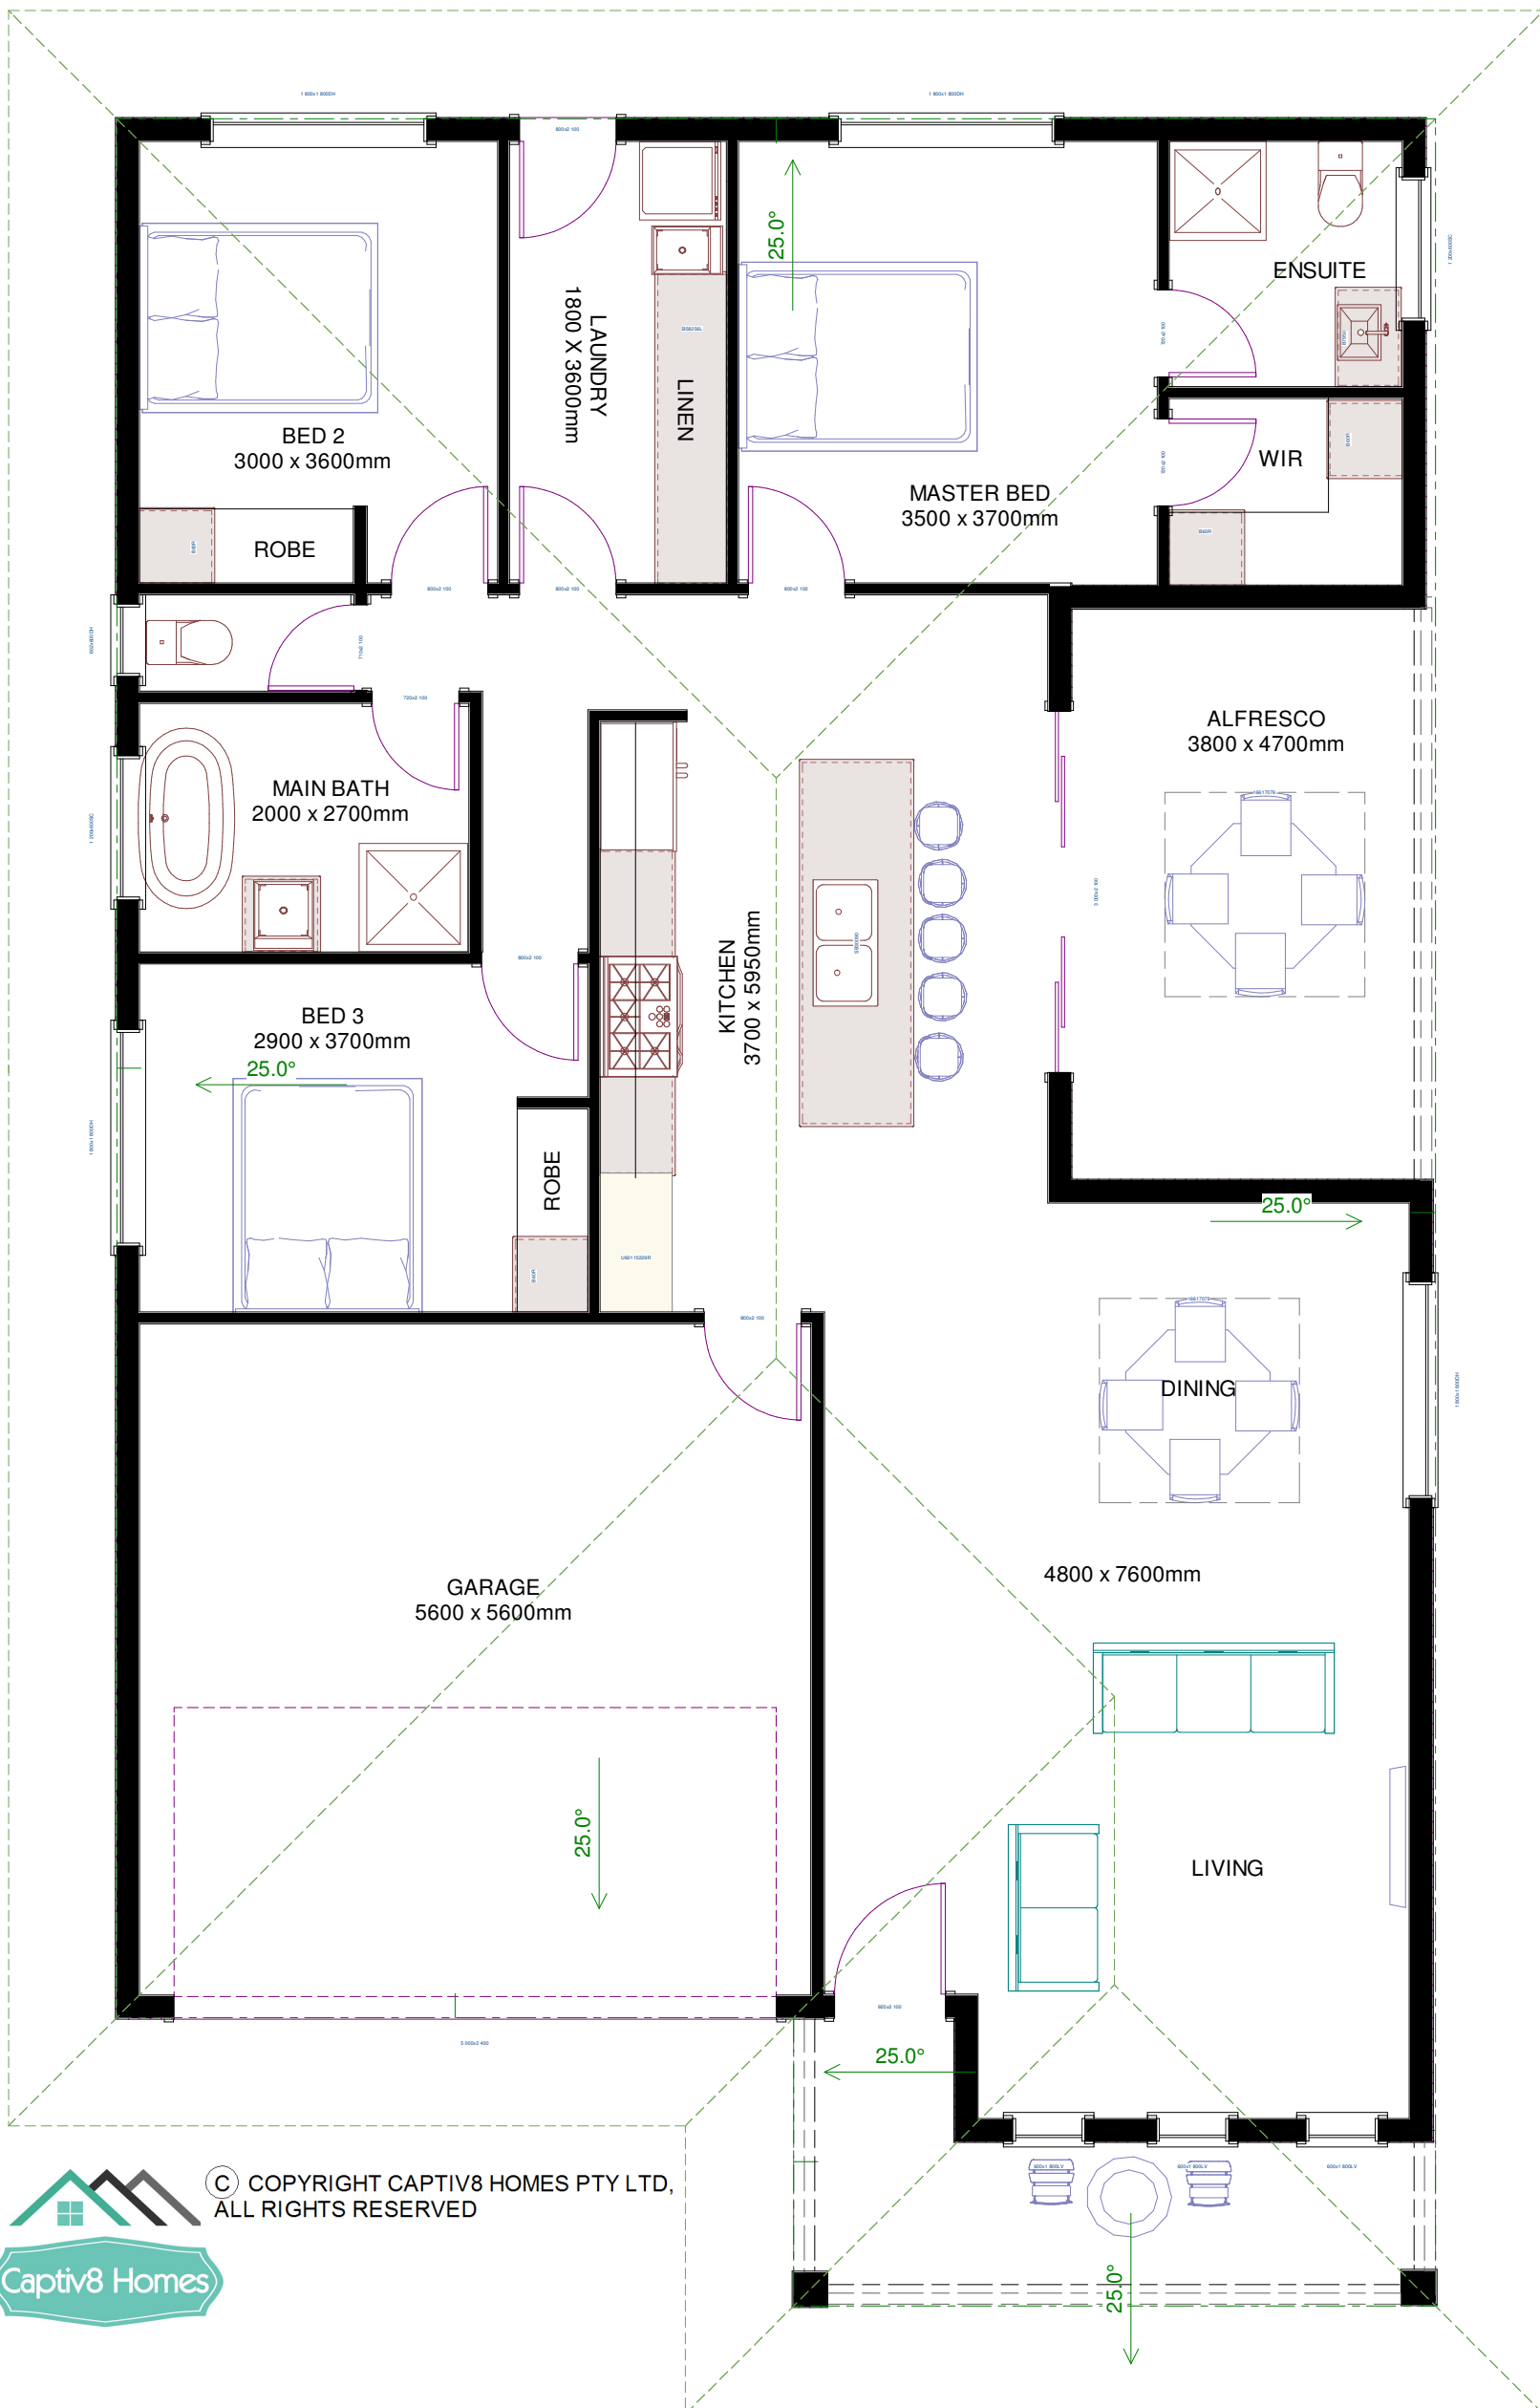

Industrial - 3 Bed - 183m²

16.7L x 10.9W

© COPYRIGHT CAPTIV8 HOMES PTY LTD.
ALL RIGHTS RESERVED