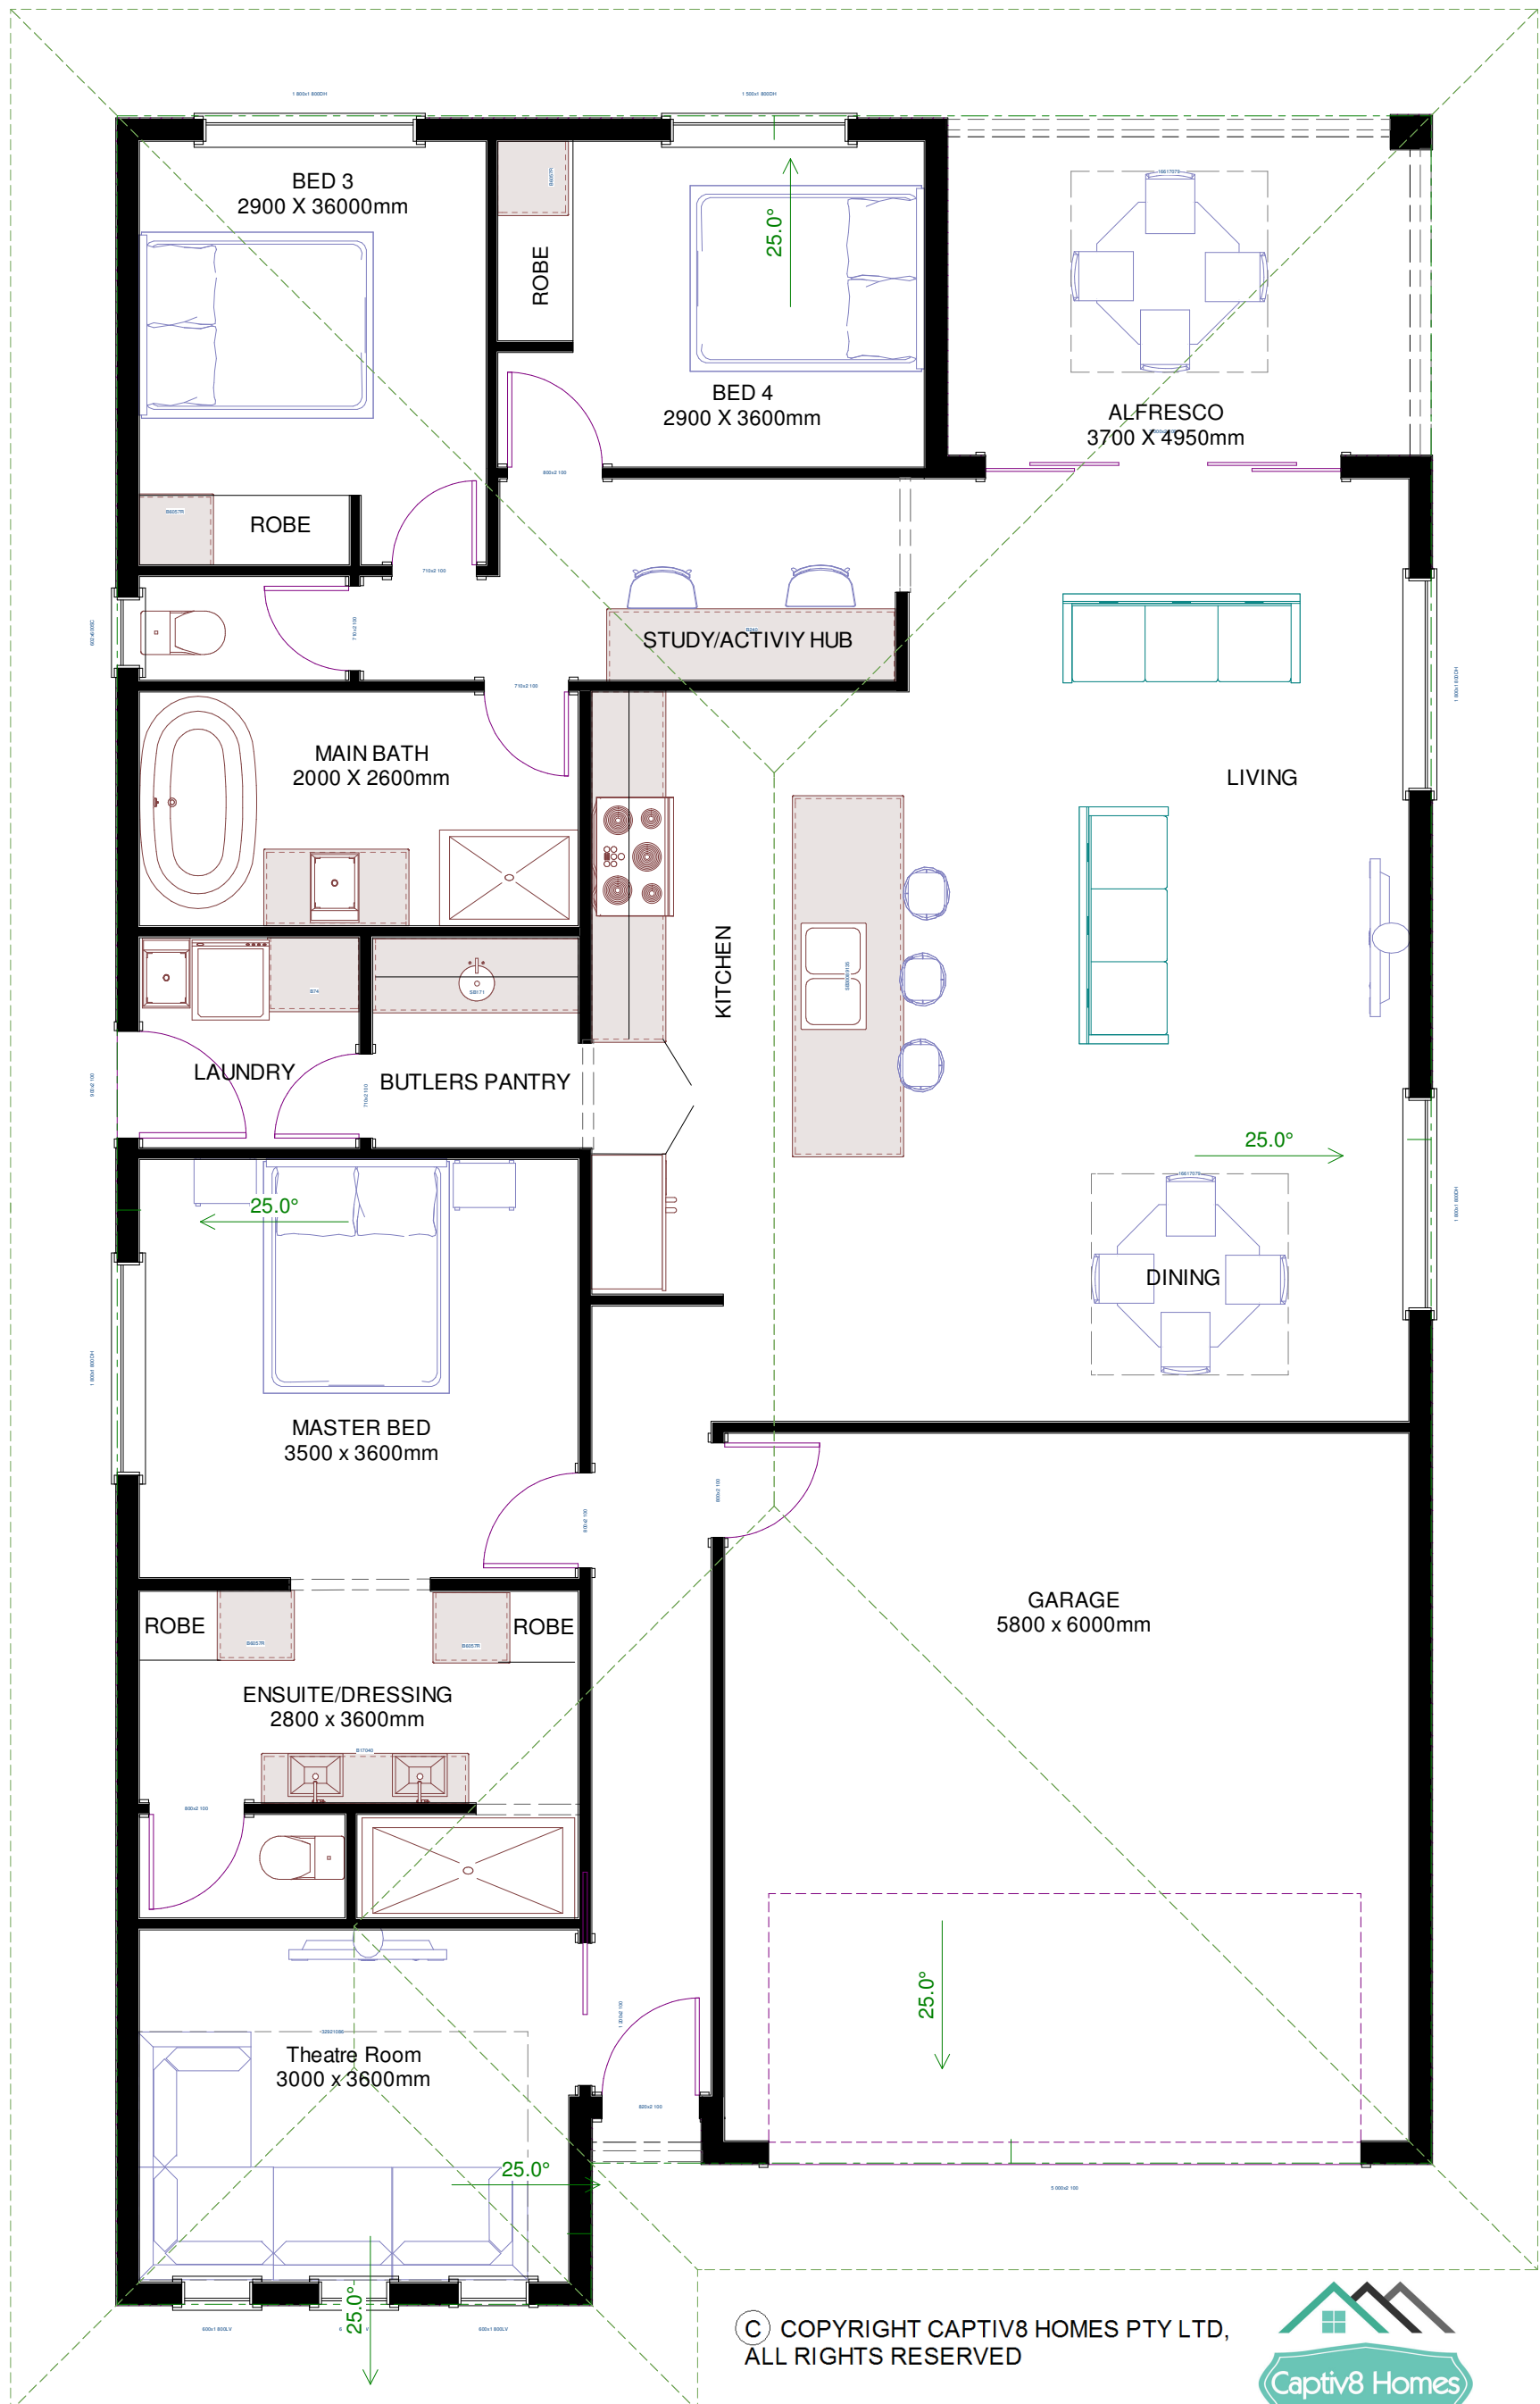

# Hampton - One - 3 Bed - 197m<sup>2</sup>

18.5L x 11.1W

© COPYRIGHT CAPTIV8 HOMES PTY LTD,  
ALL RIGHTS RESERVED