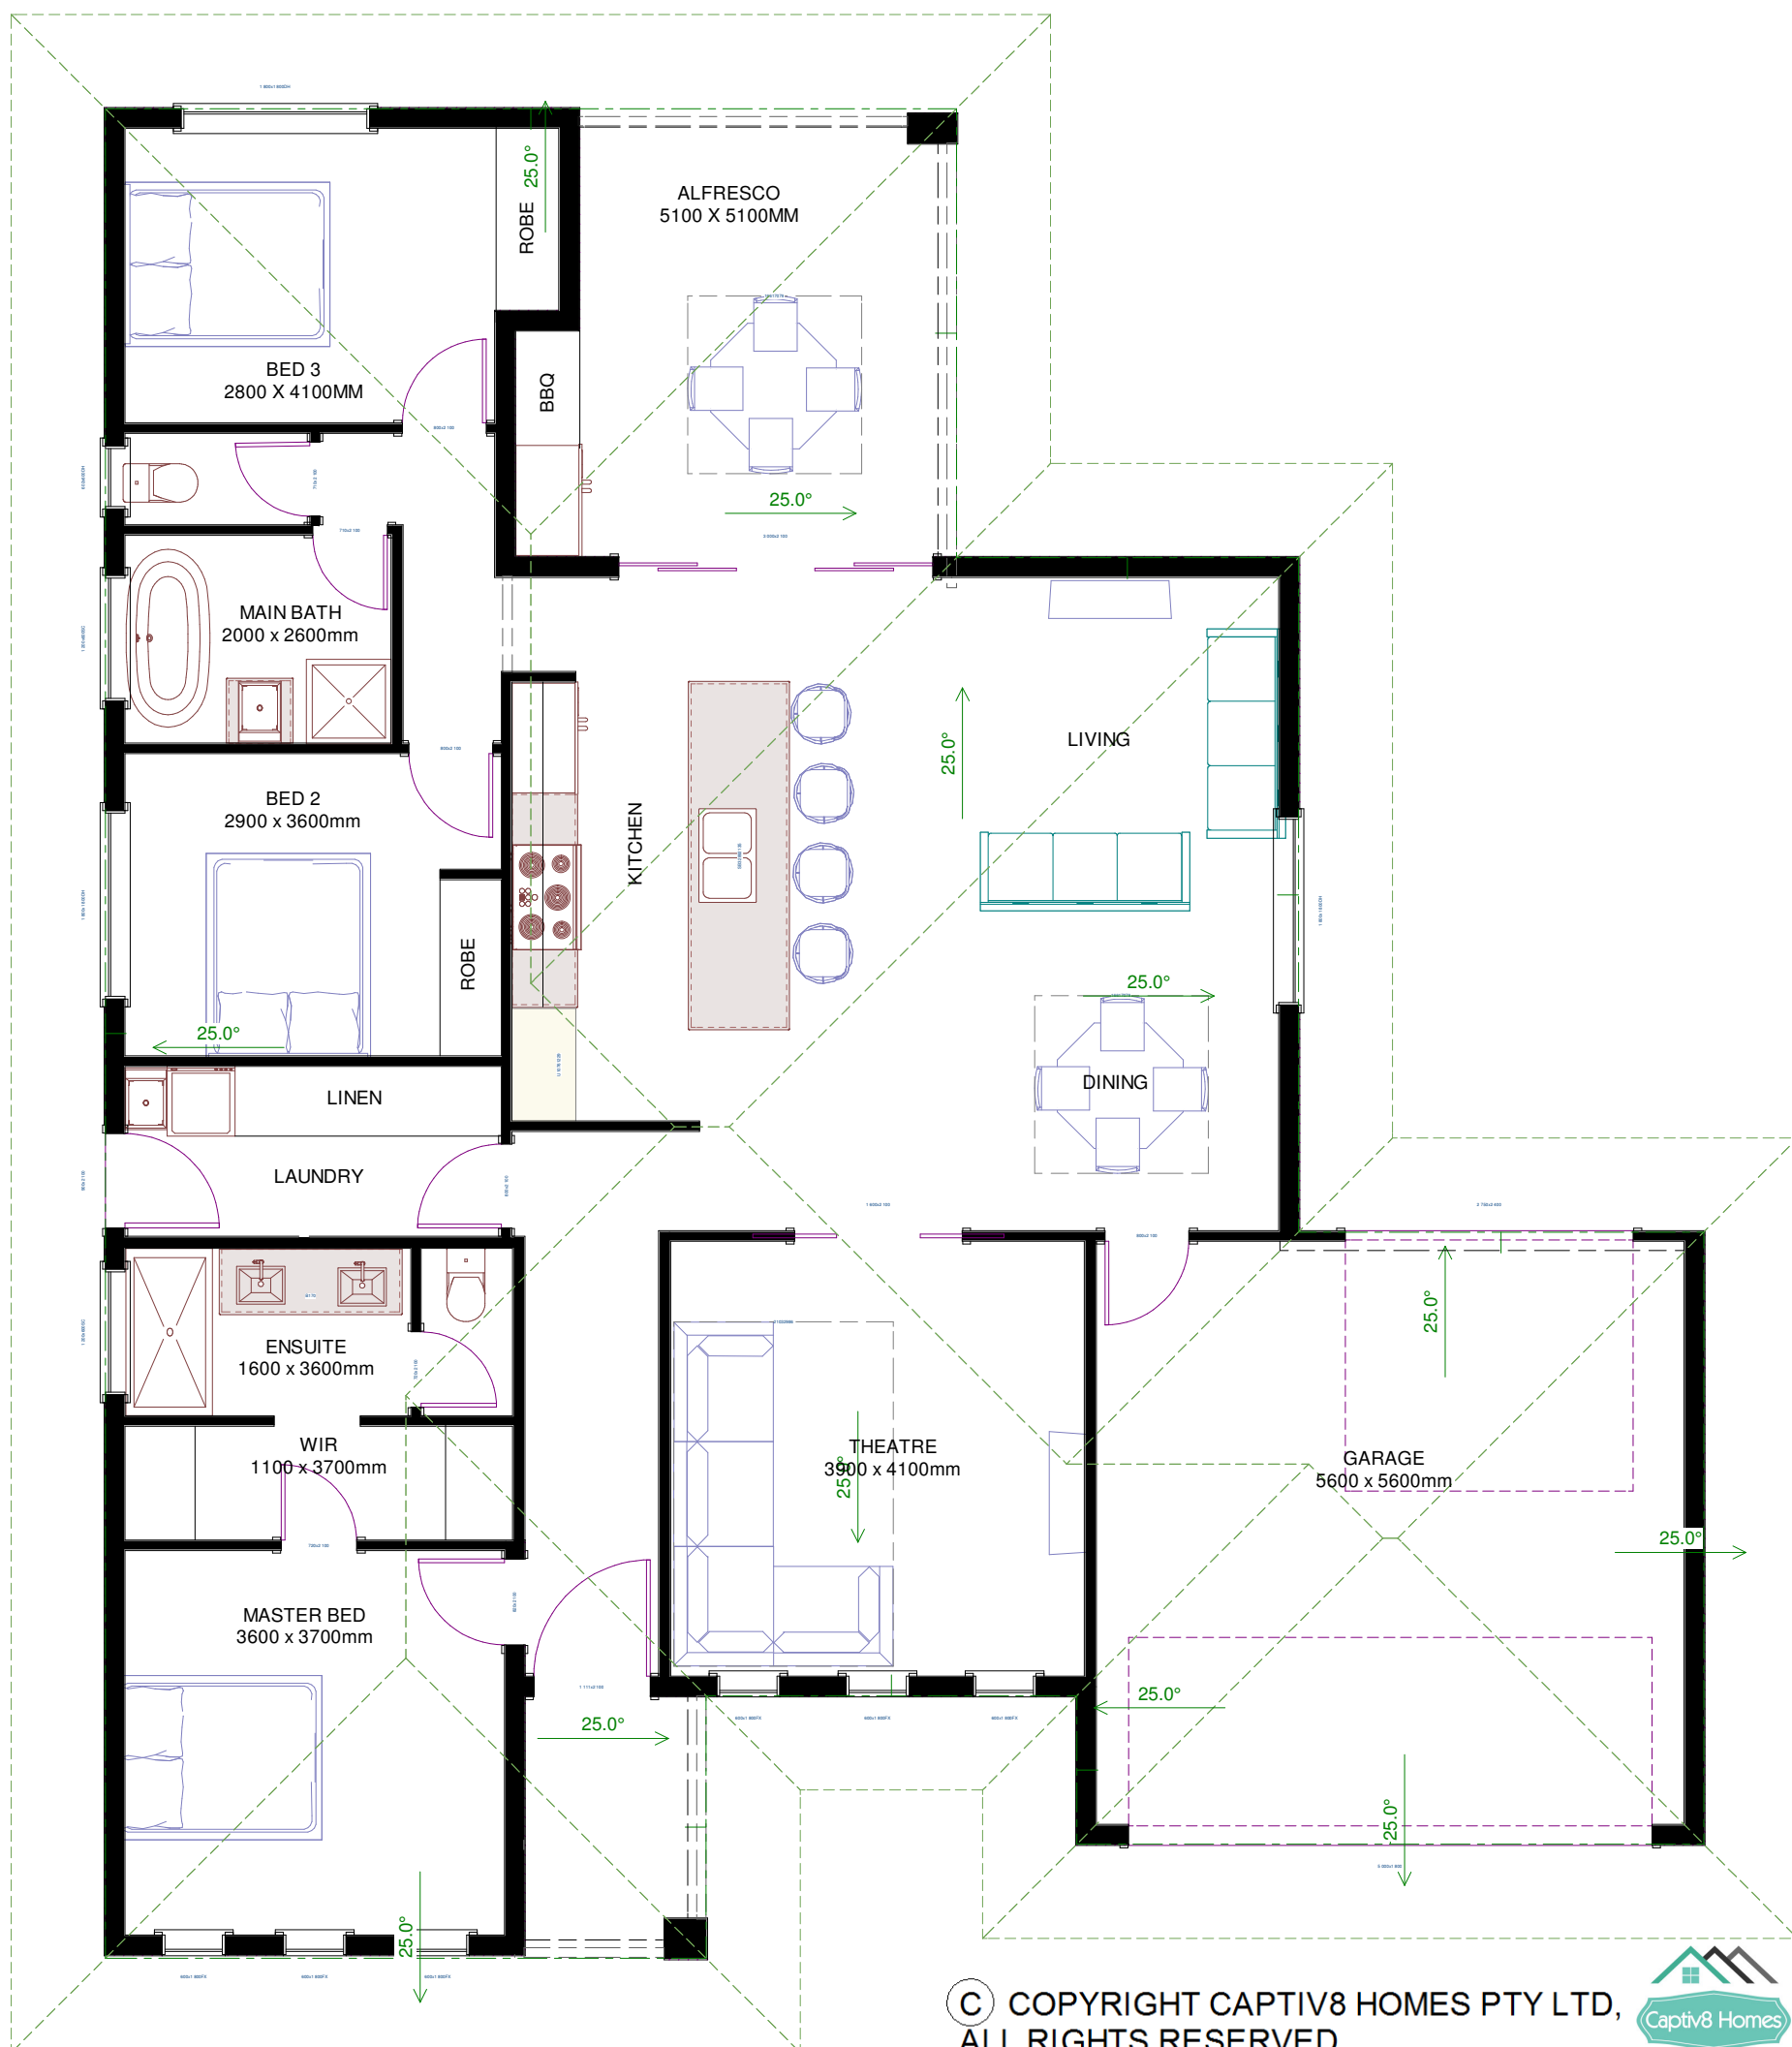

Farmhouse - Three - 3 Bed - 200m²

17.5L x 15.3W

© COPYRIGHT CAPTIV8 HOMES PTY LTD,
ALL RIGHTS RESERVED