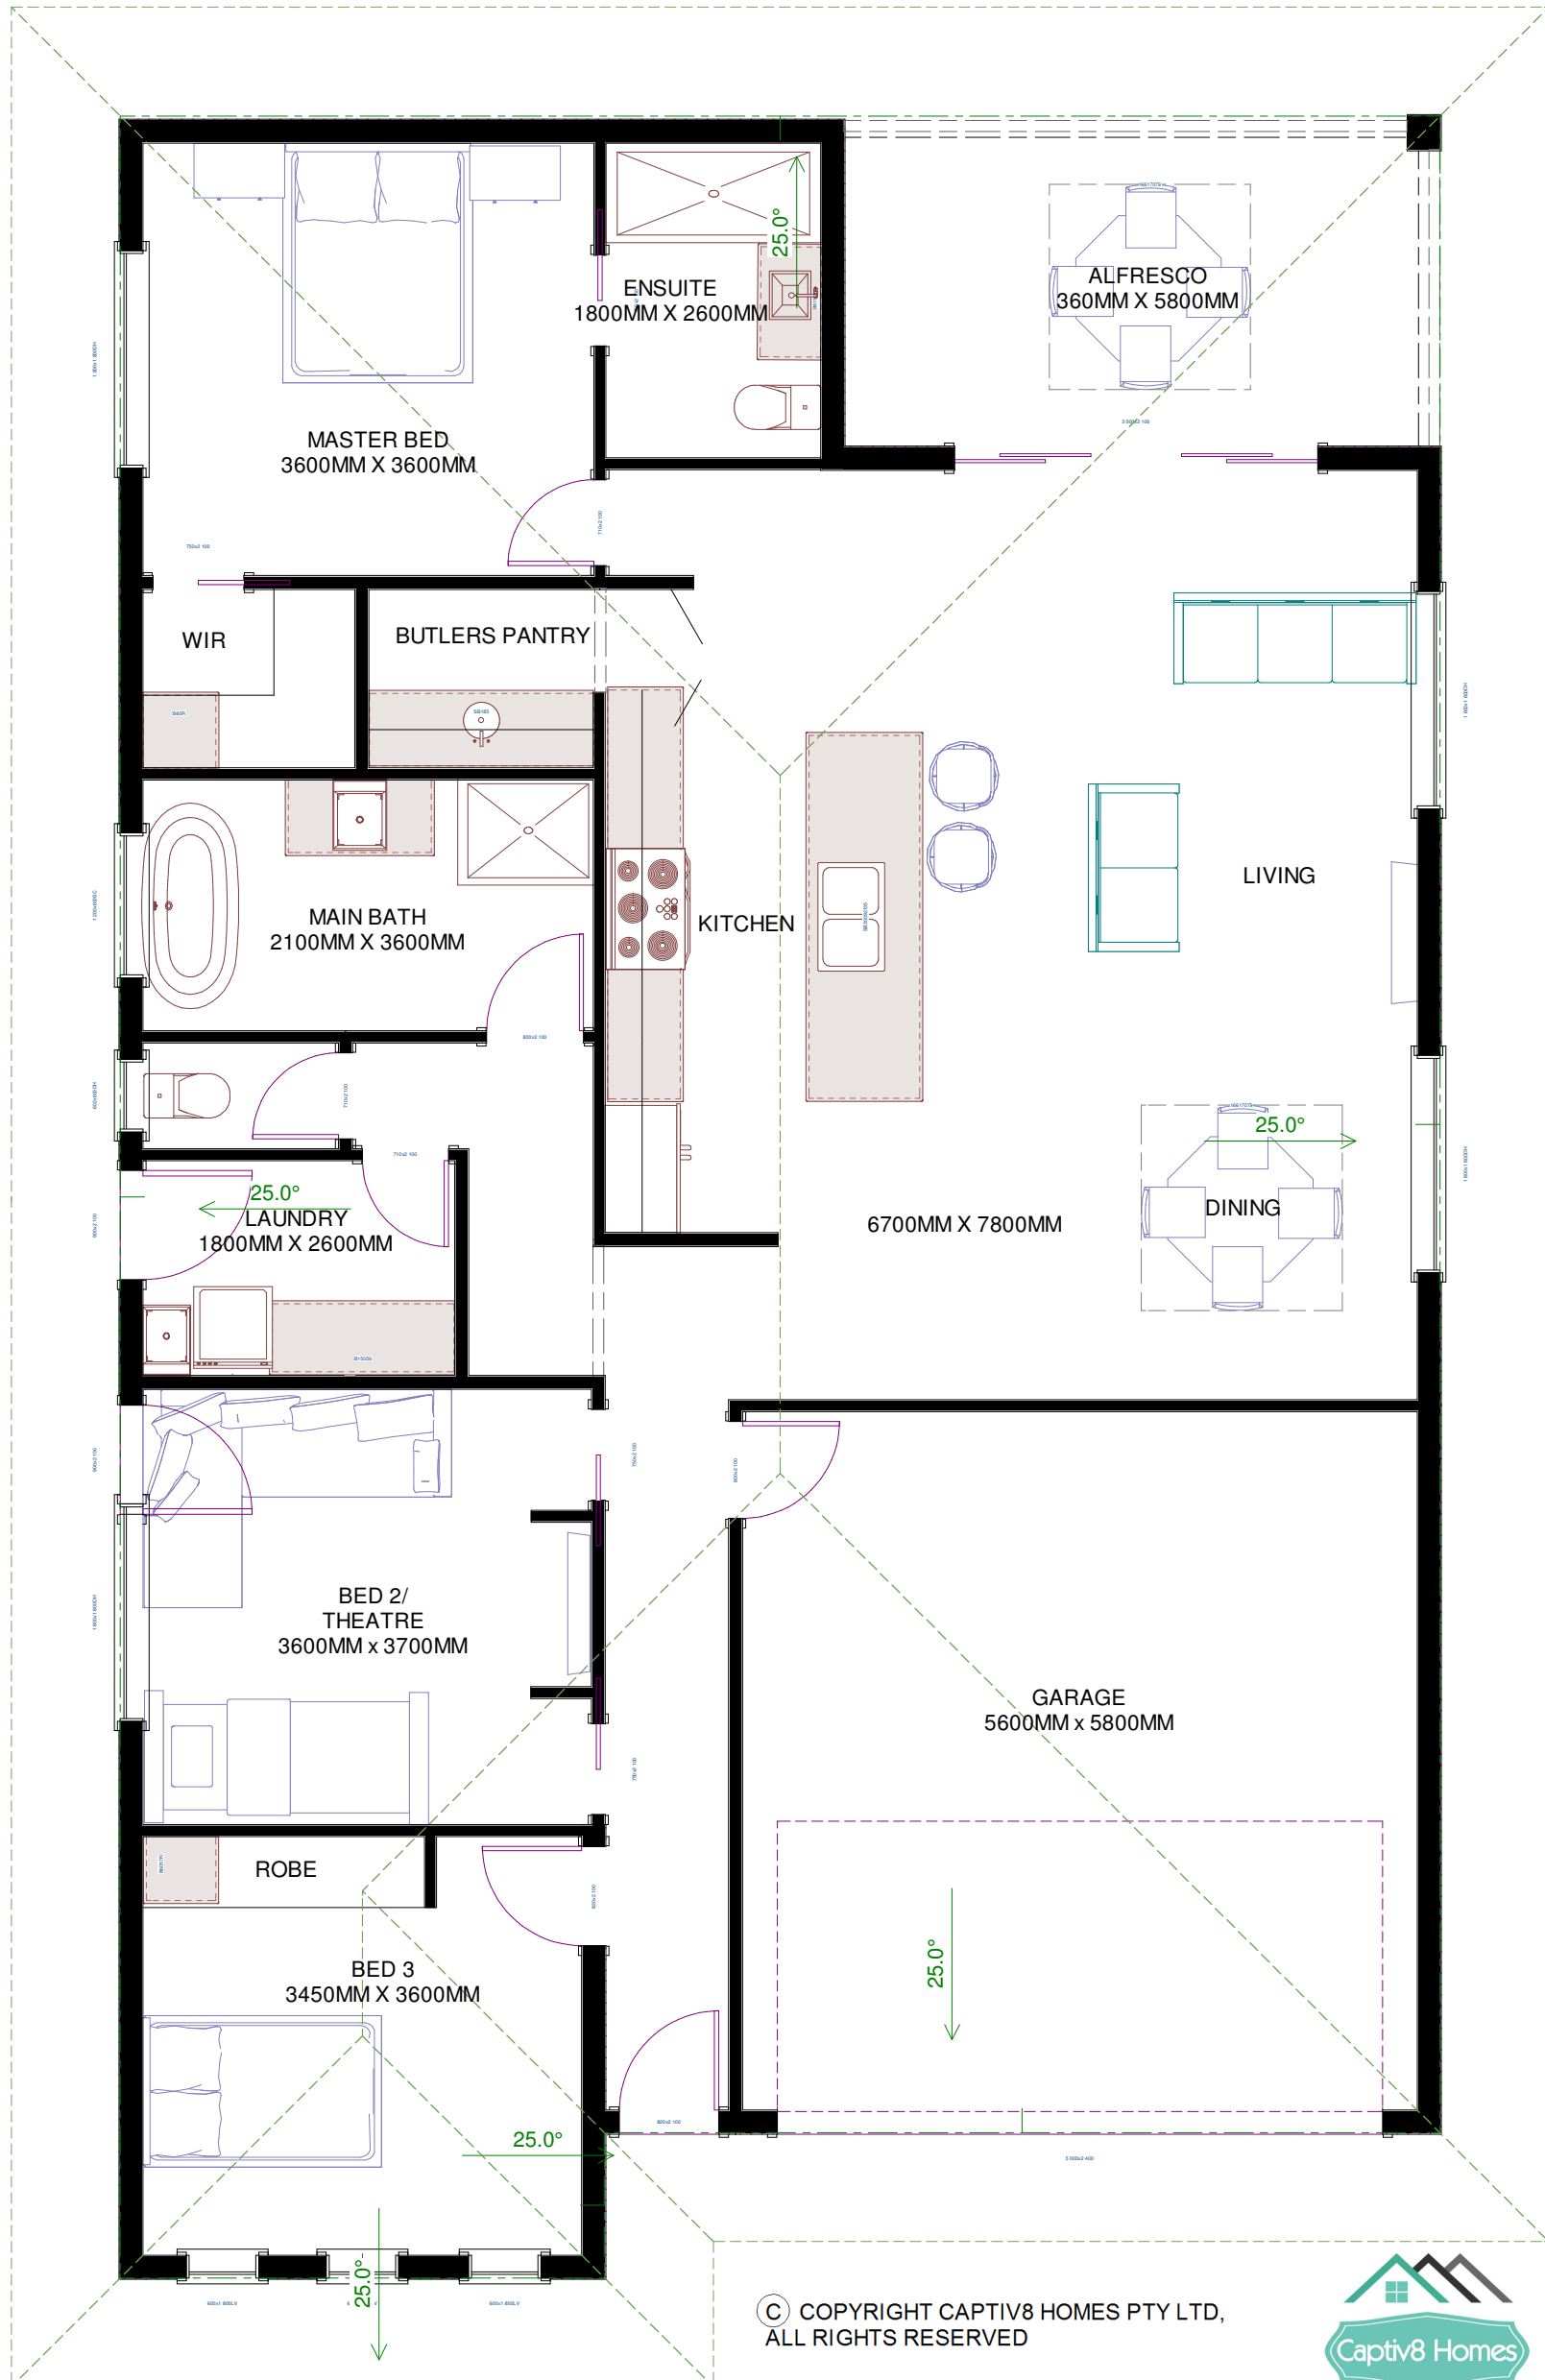

# Como - Two - 188m<sup>2</sup>

17.9L x 10.9W

© COPYRIGHT CAPTIV8 HOMES PTY LTD,  
ALL RIGHTS RESERVED