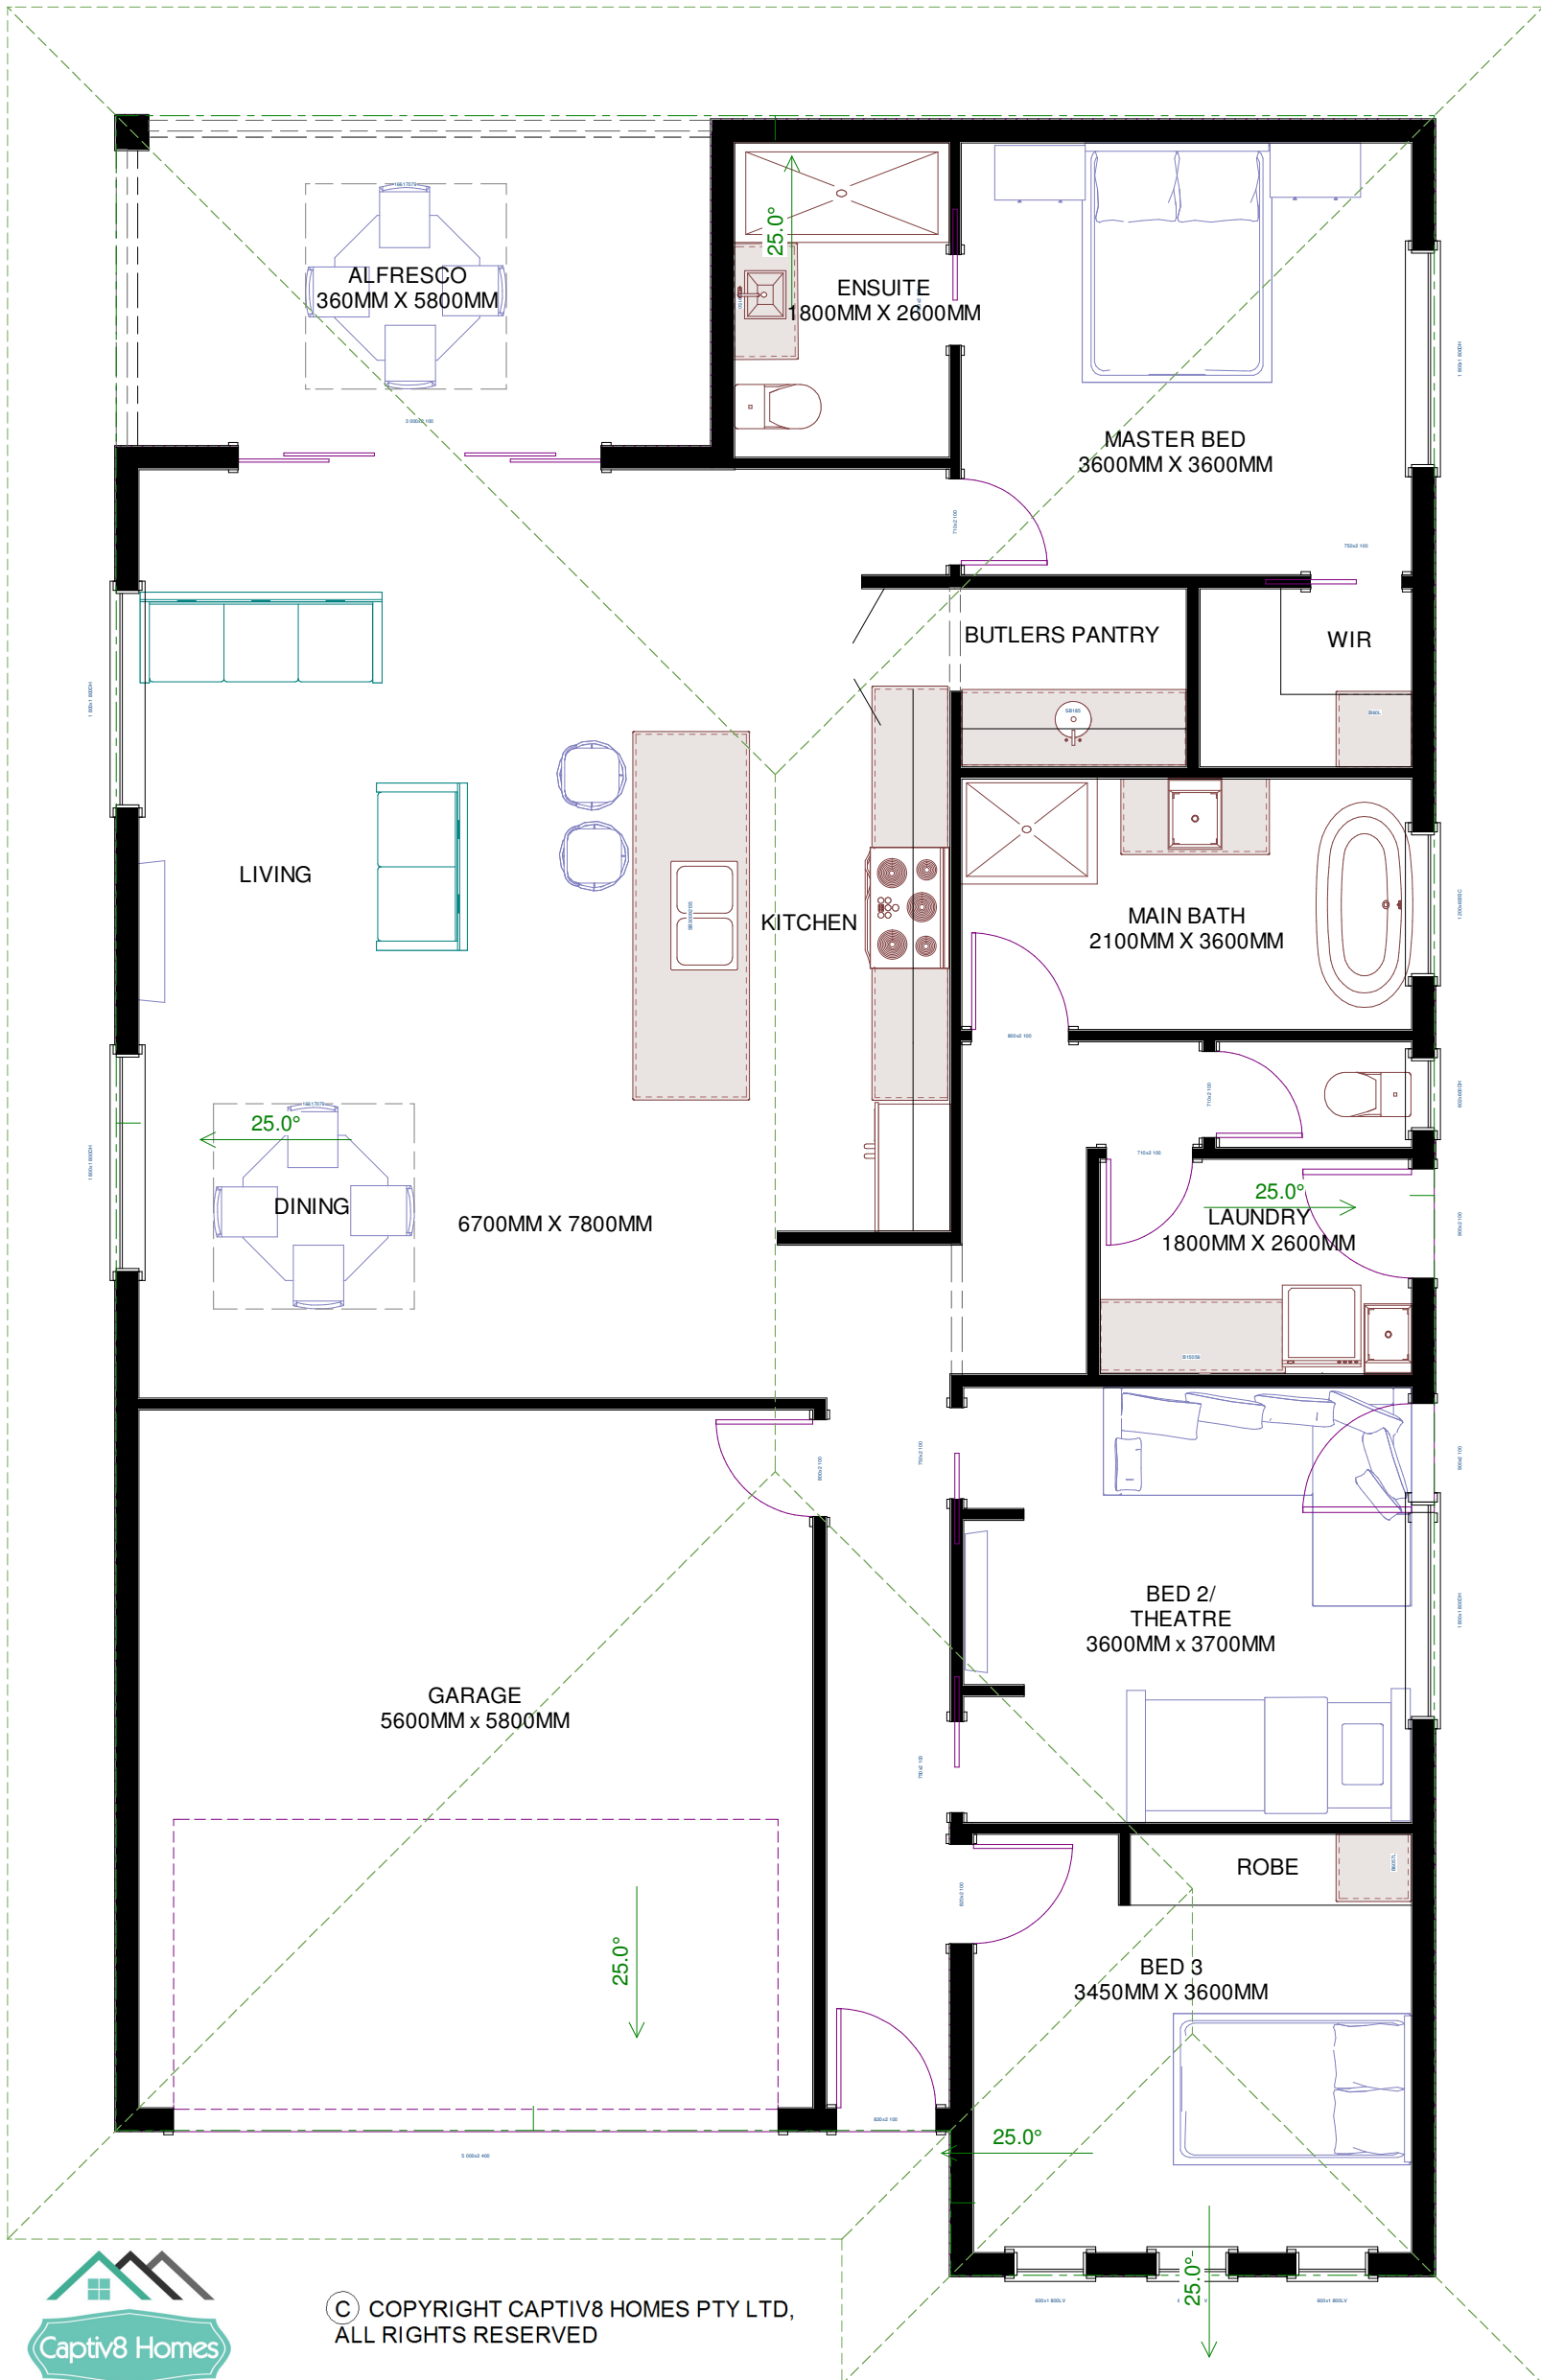

Como - Two - 188m²

Mirror Reversed - 17.9L x 10.9W

© COPYRIGHT CAPTIV8 HOMES PTY LTD,
ALL RIGHTS RESERVED