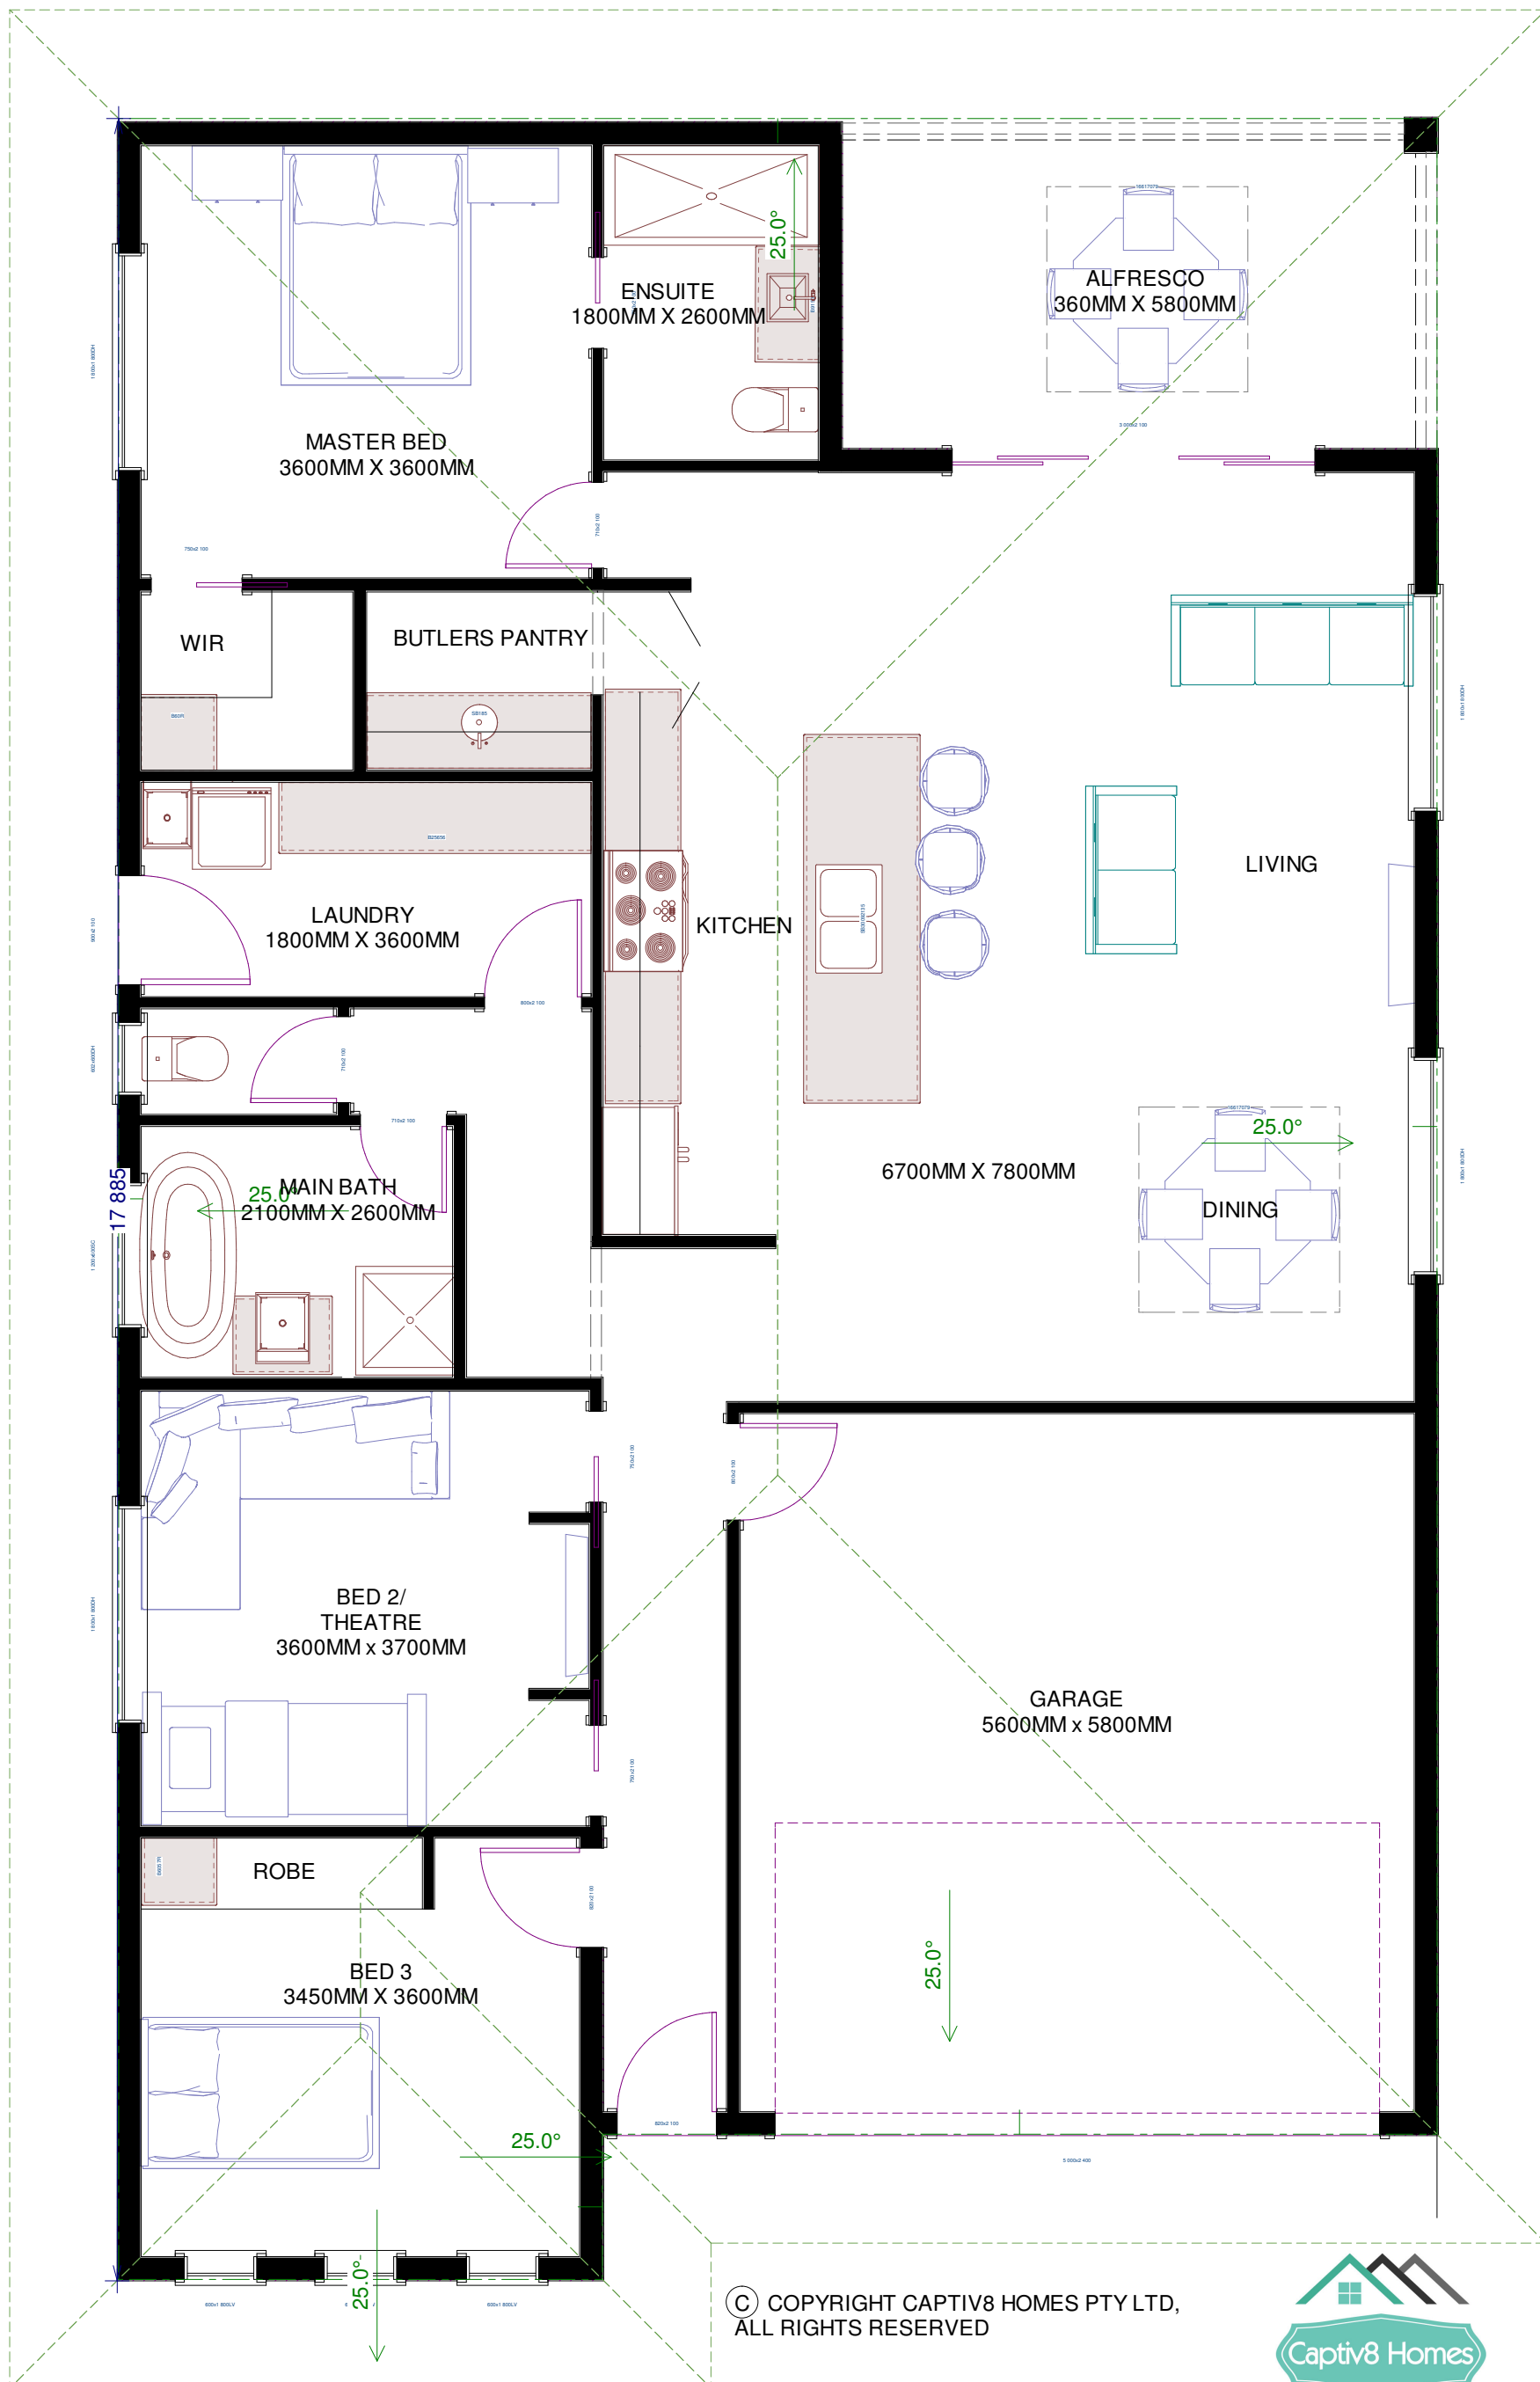

Como - One 188m²

17.9L x 10.9W

© COPYRIGHT CAPTIV8 HOMES PTY LTD,
ALL RIGHTS RESERVED