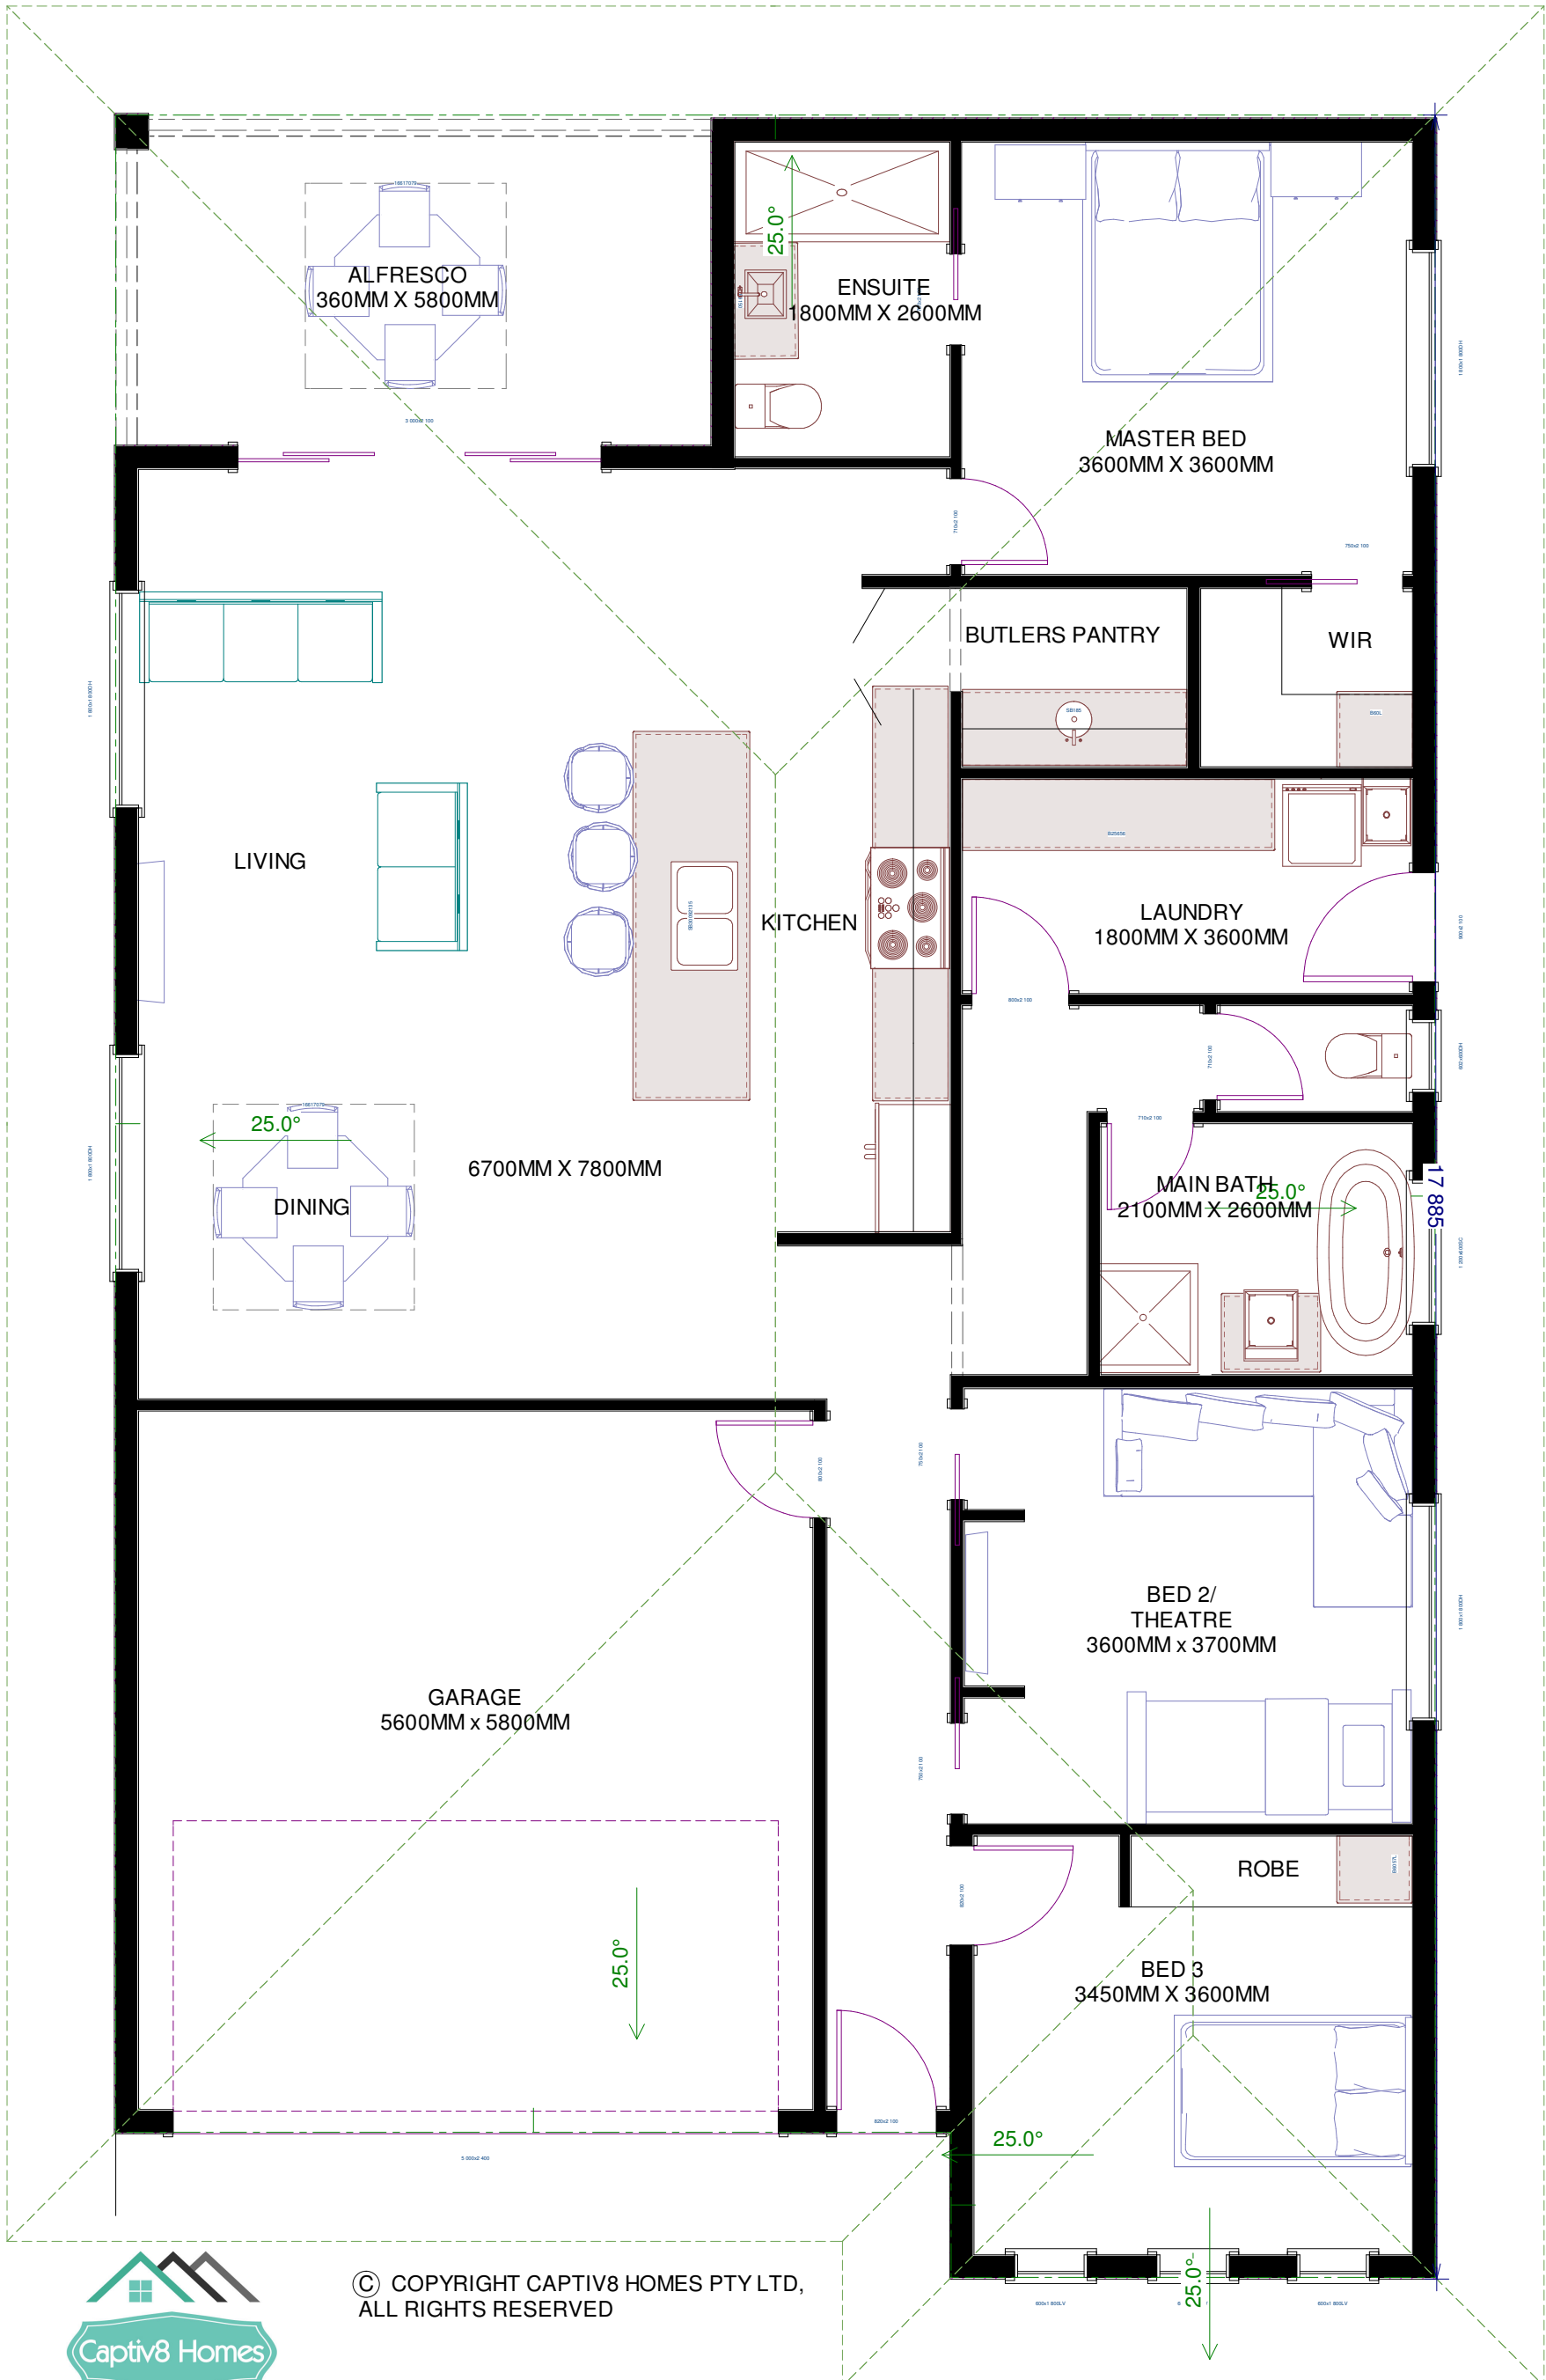

# Como - One 188m<sup>2</sup>

Mirror Reversed - 17.9L x 10.9W

© COPYRIGHT CAPTIV8 HOMES PTY LTD,  
ALL RIGHTS RESERVED