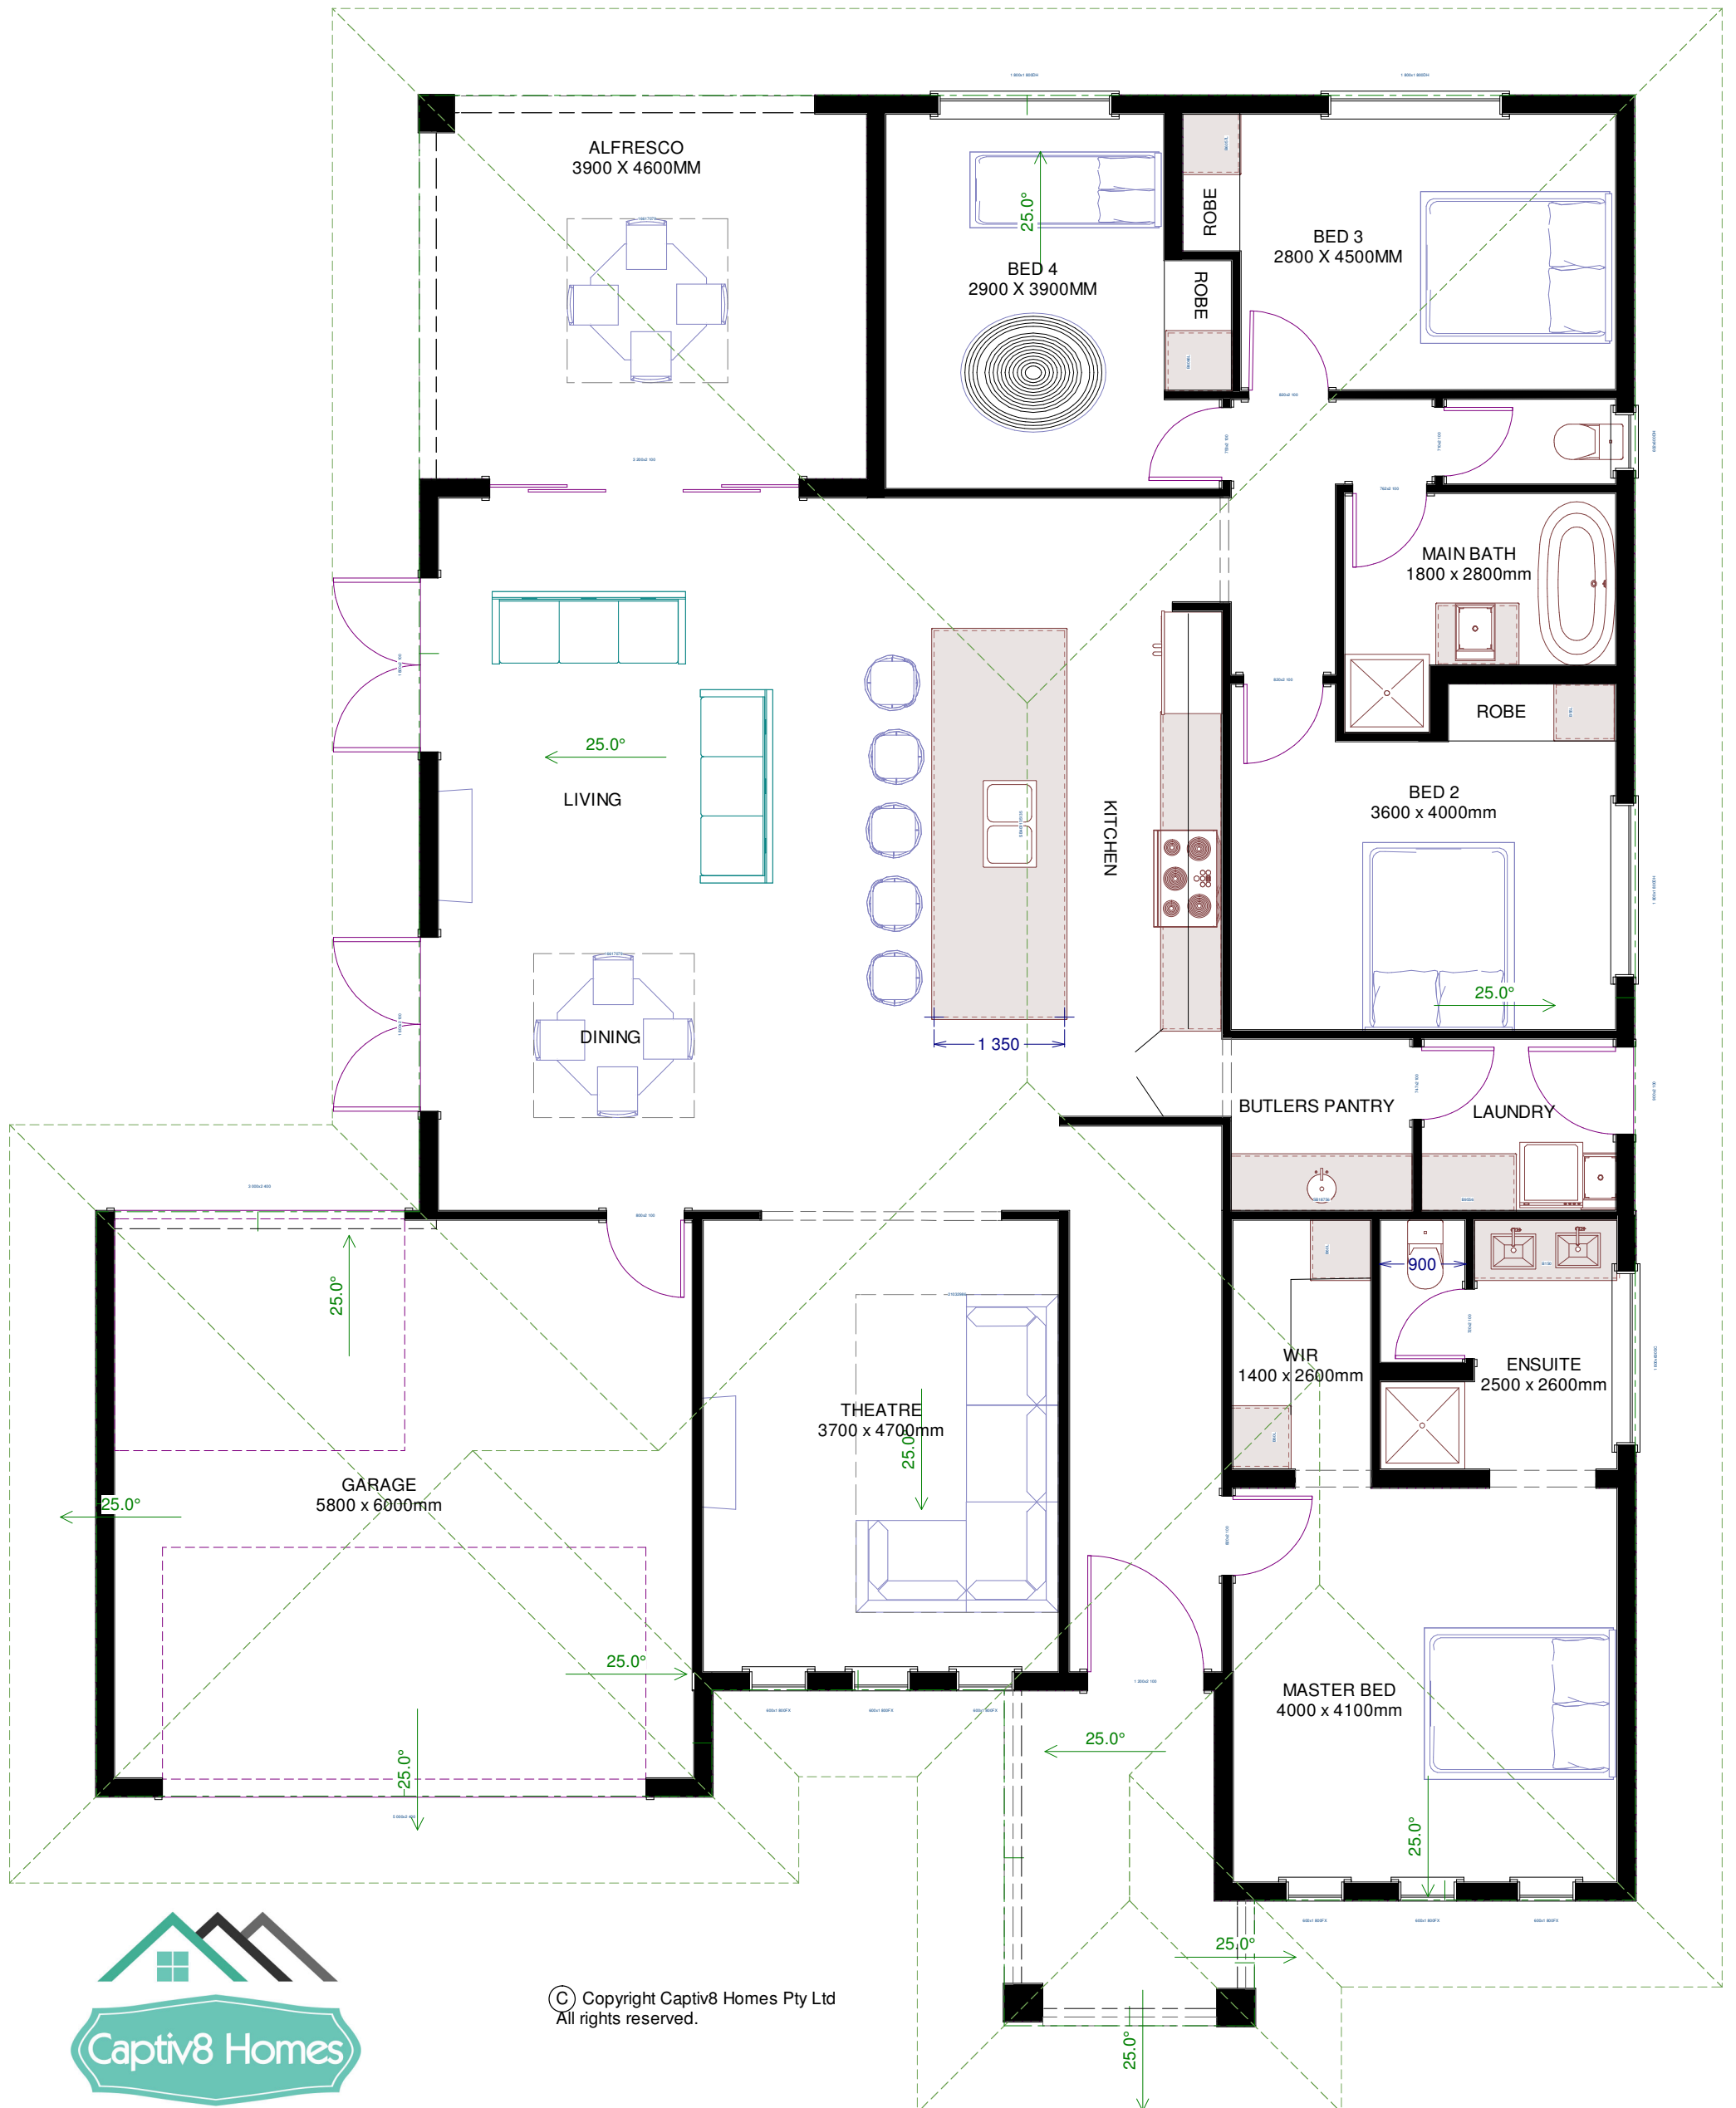

Cia - Two - 250m²

18.6L x 16W

© Copyright Captiv8 Homes Pty Ltd
All rights reserved.