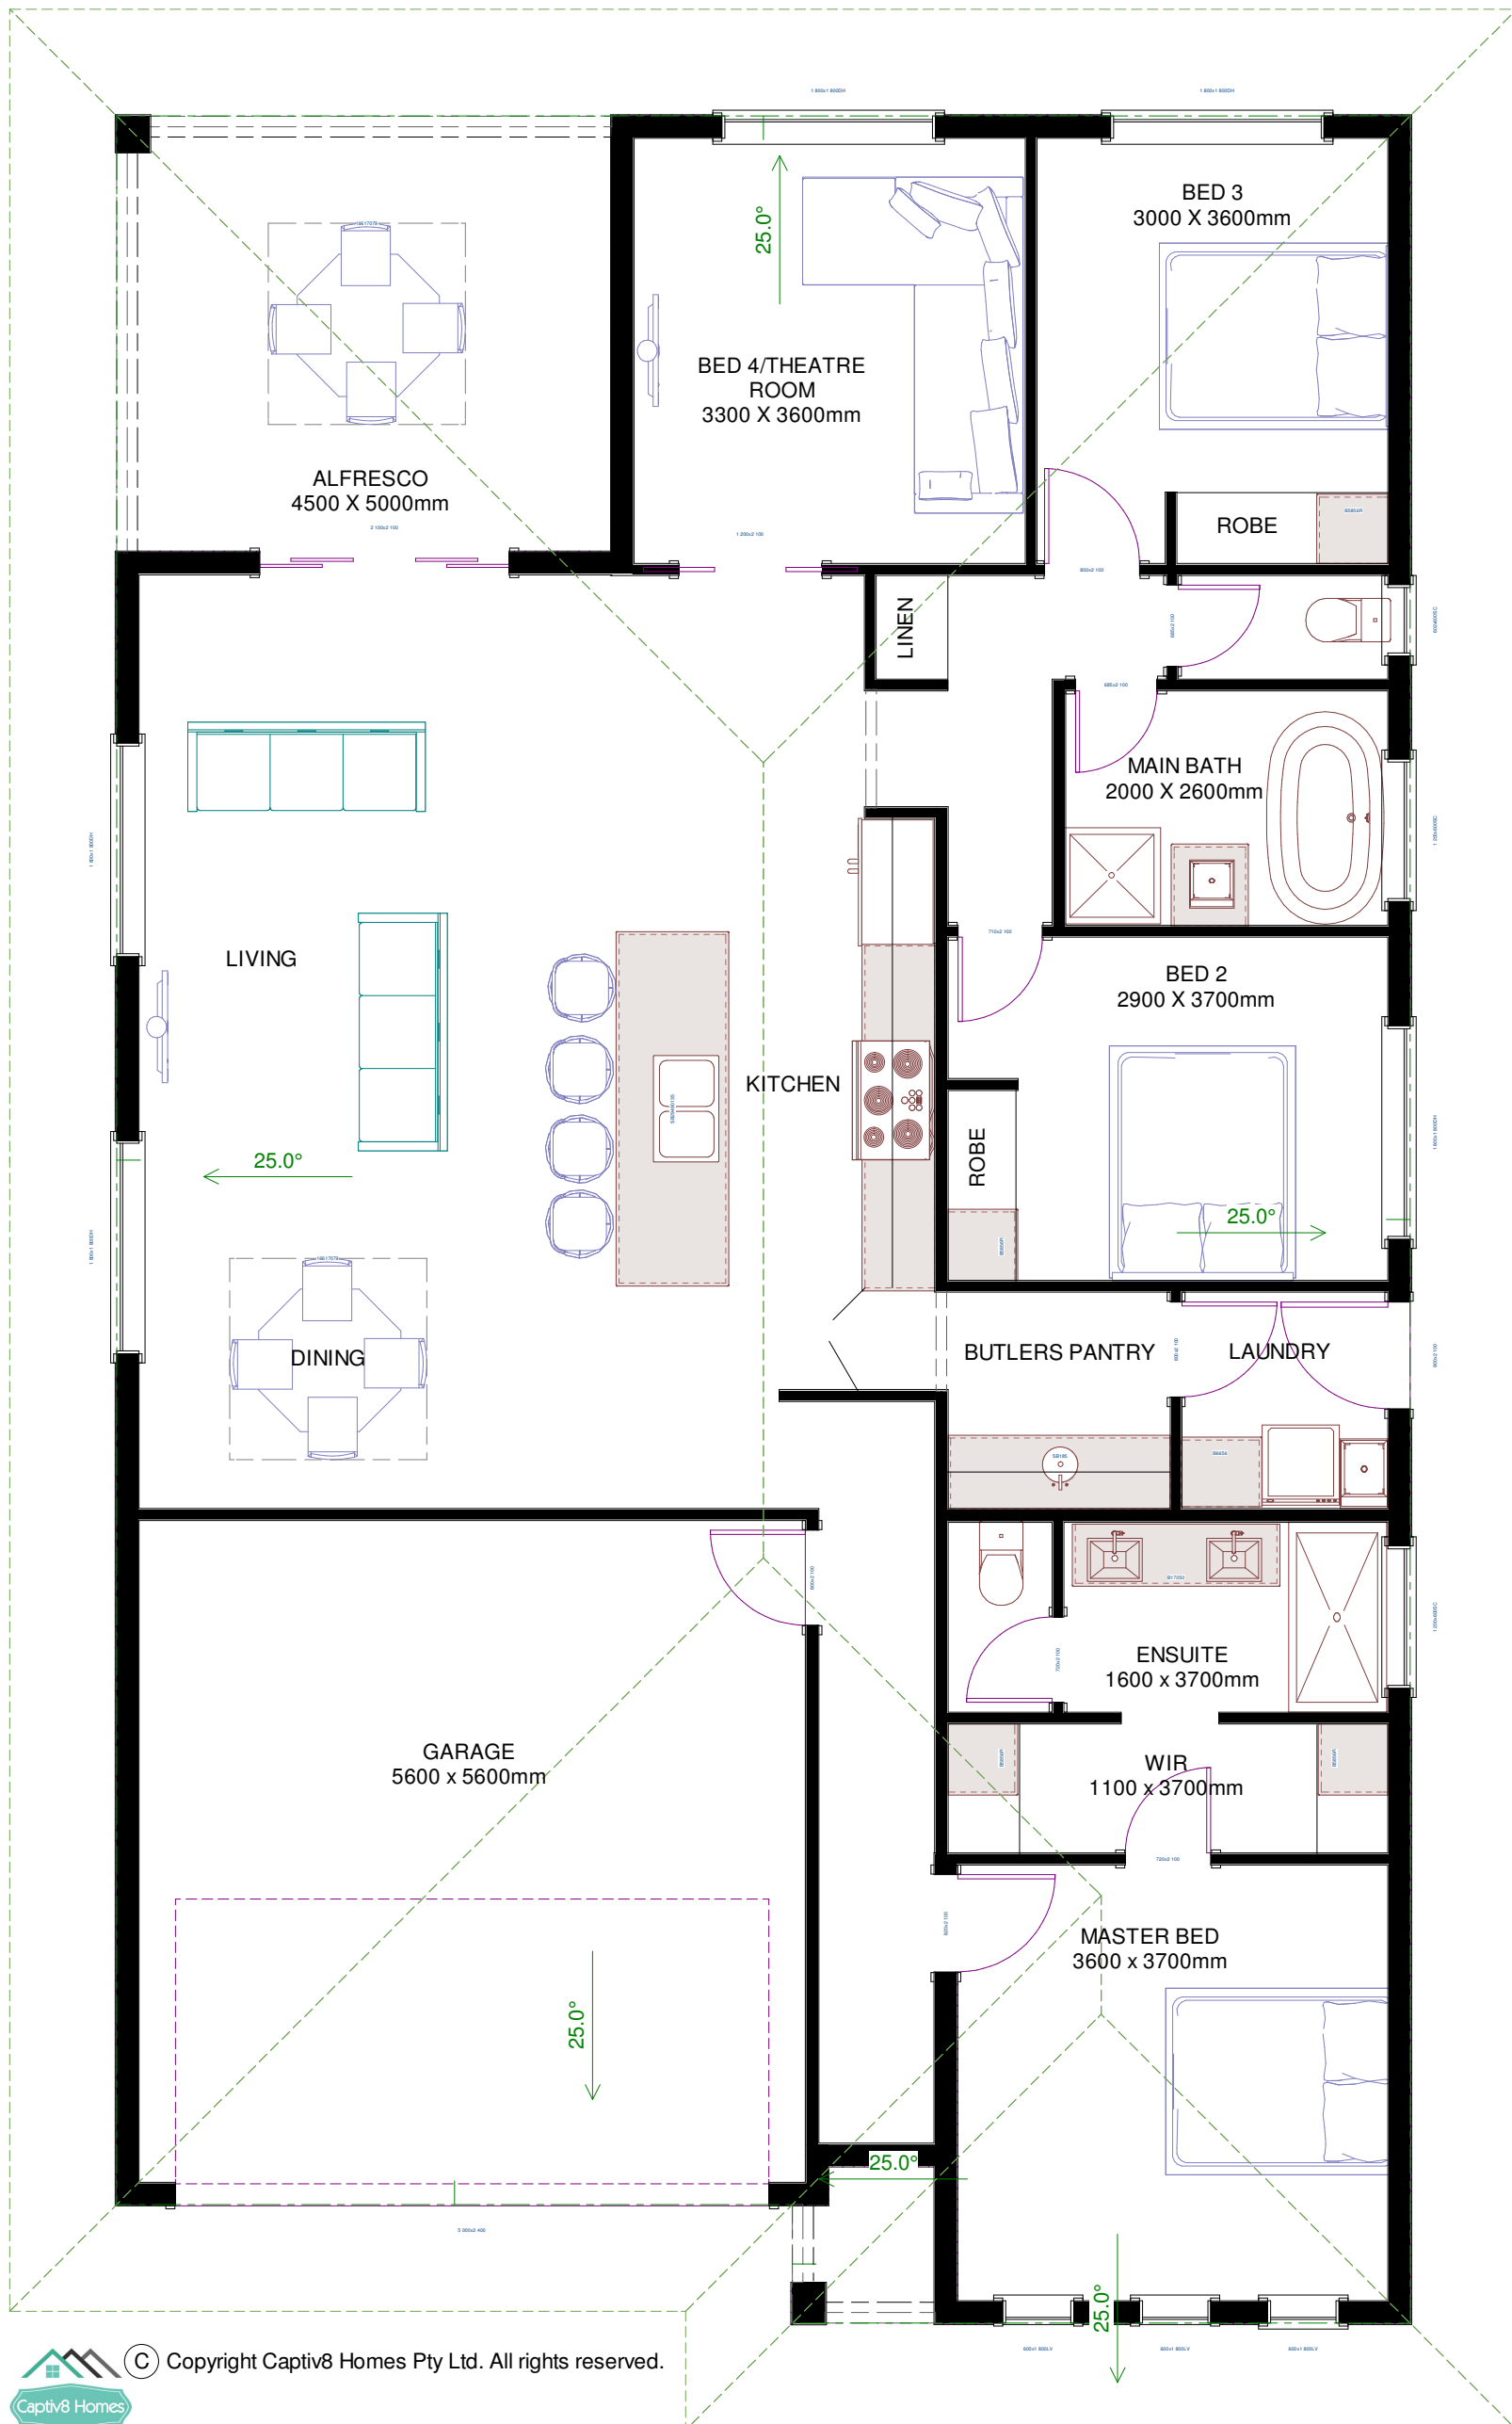

Charlotte - 3 Bed - 197m²

Mirror Reversed 18.6L x 10.9W

© Copyright Captiv8 Homes Pty Ltd. All rights reserved.