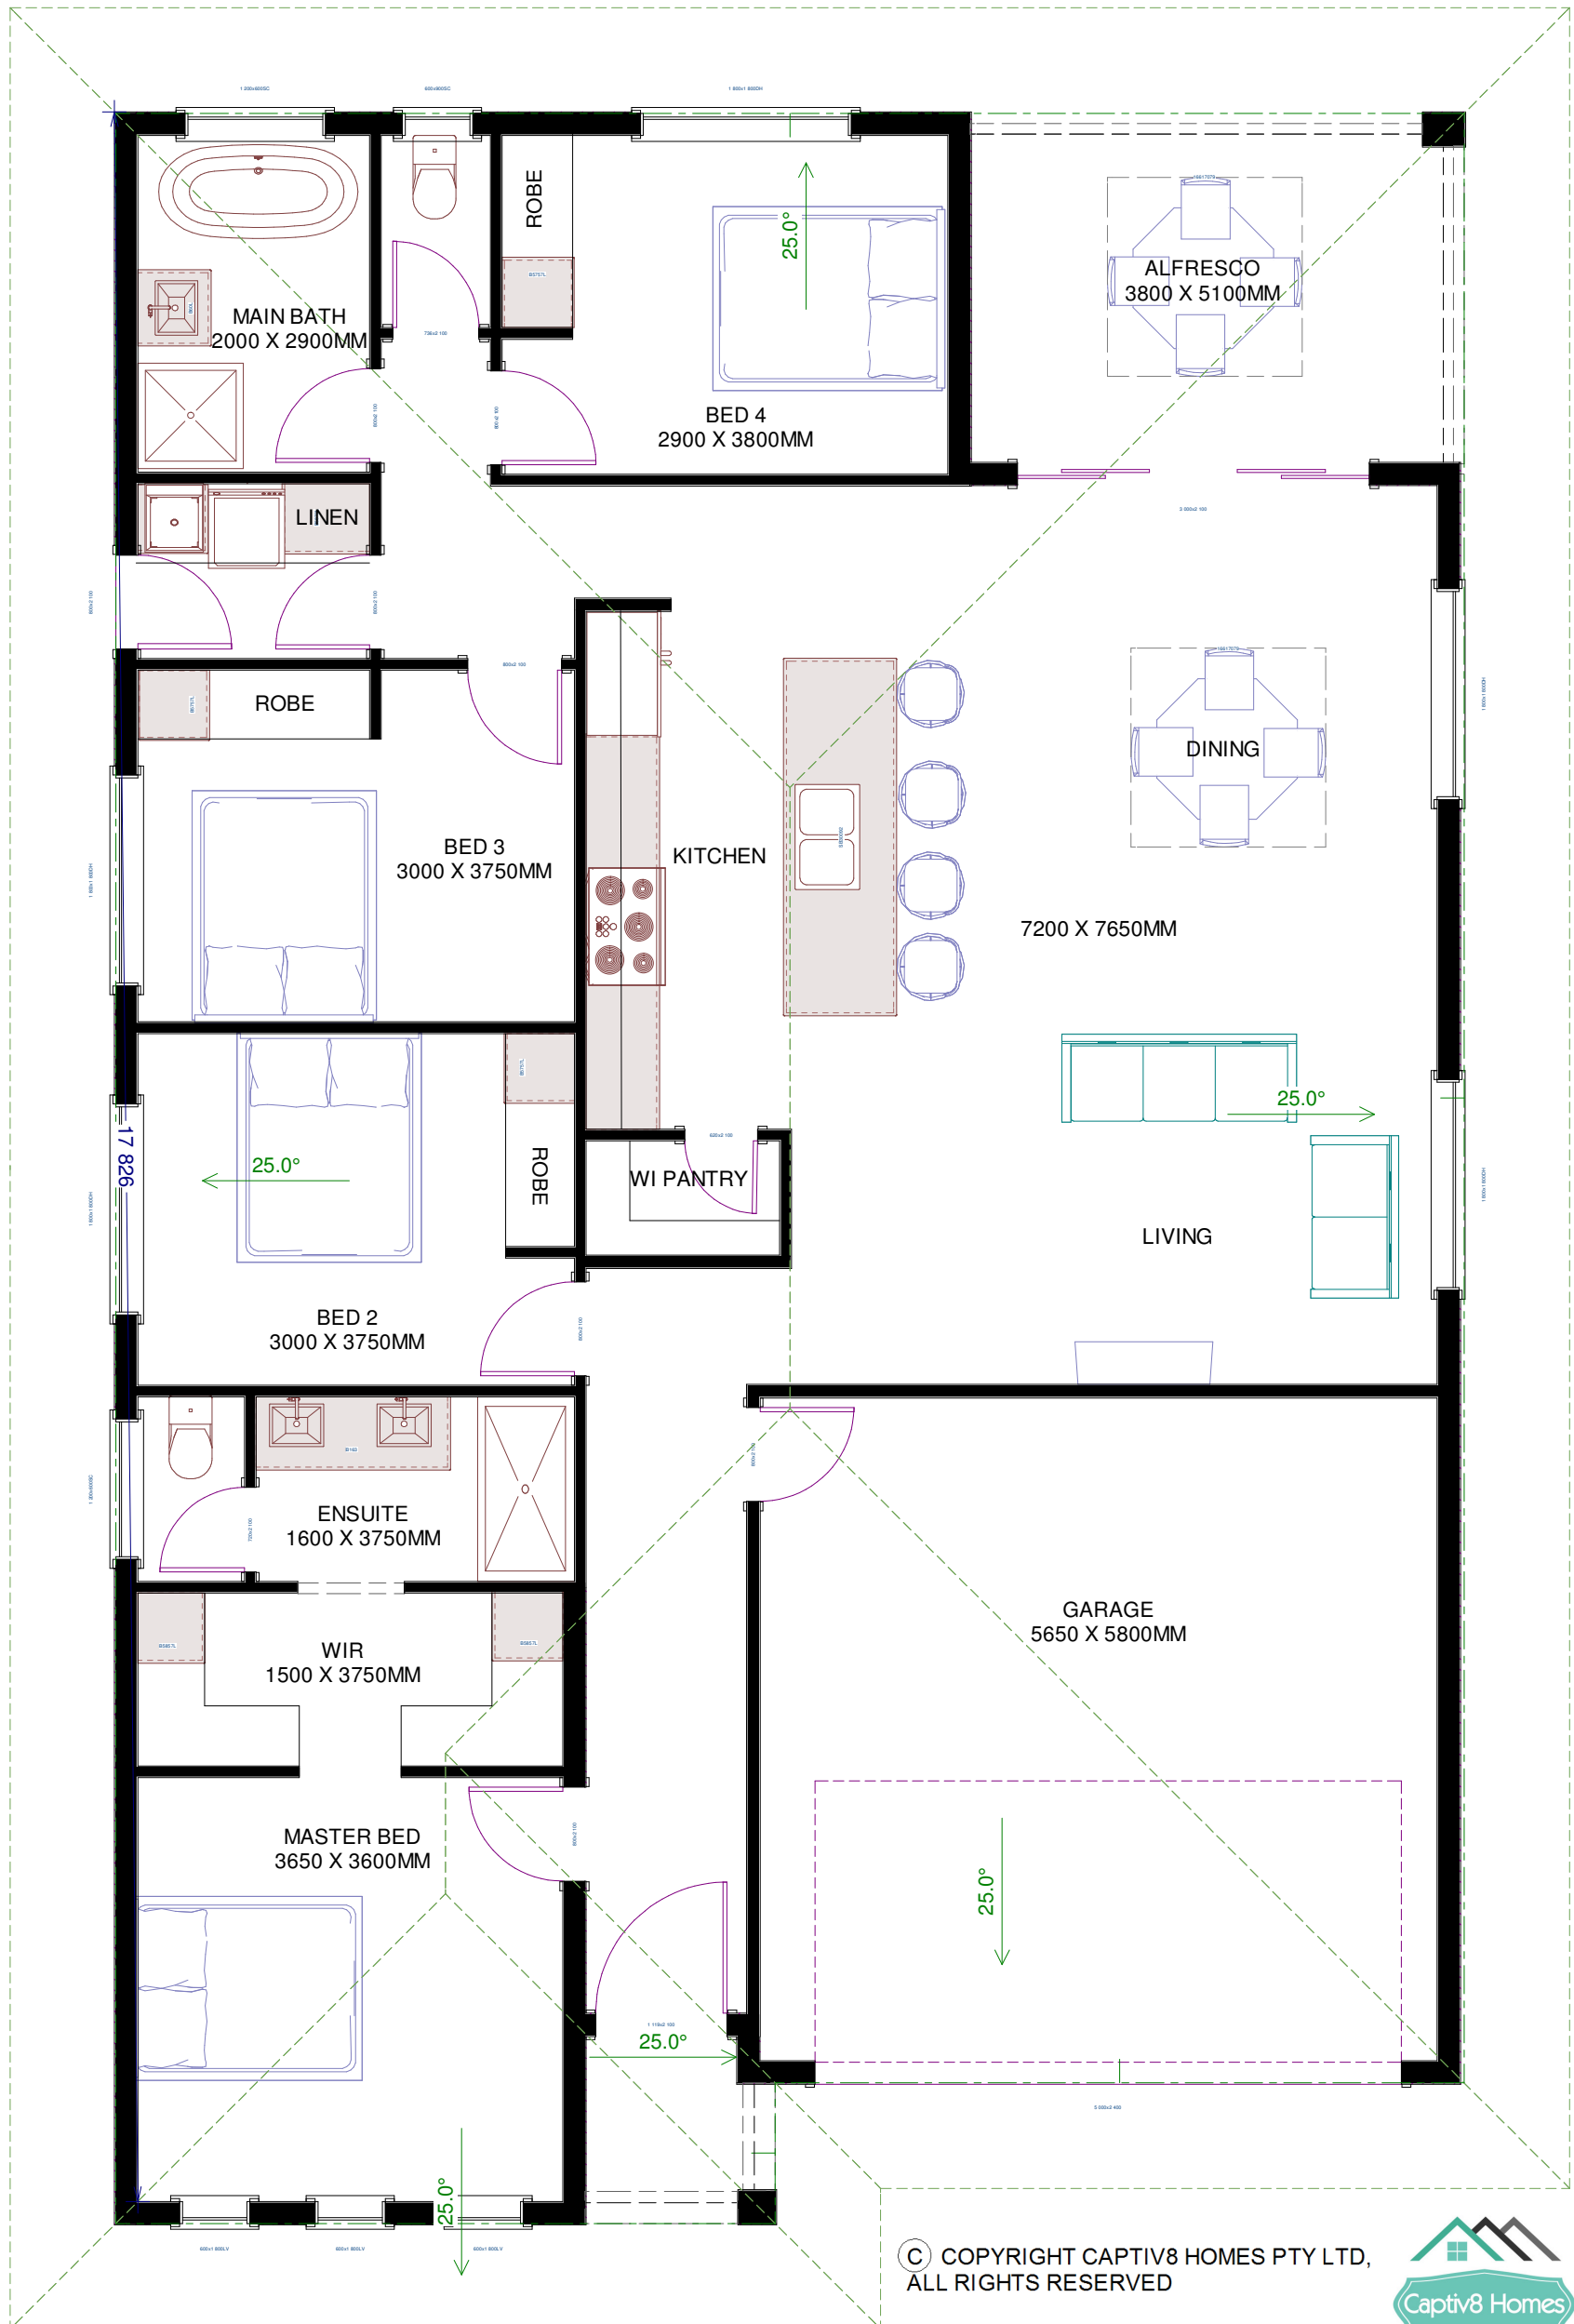

Brampton - 4 Bed - 200m²

17.9L x 11.6W

© COPYRIGHT CAPTIV8 HOMES PTY LTD,
ALL RIGHTS RESERVED